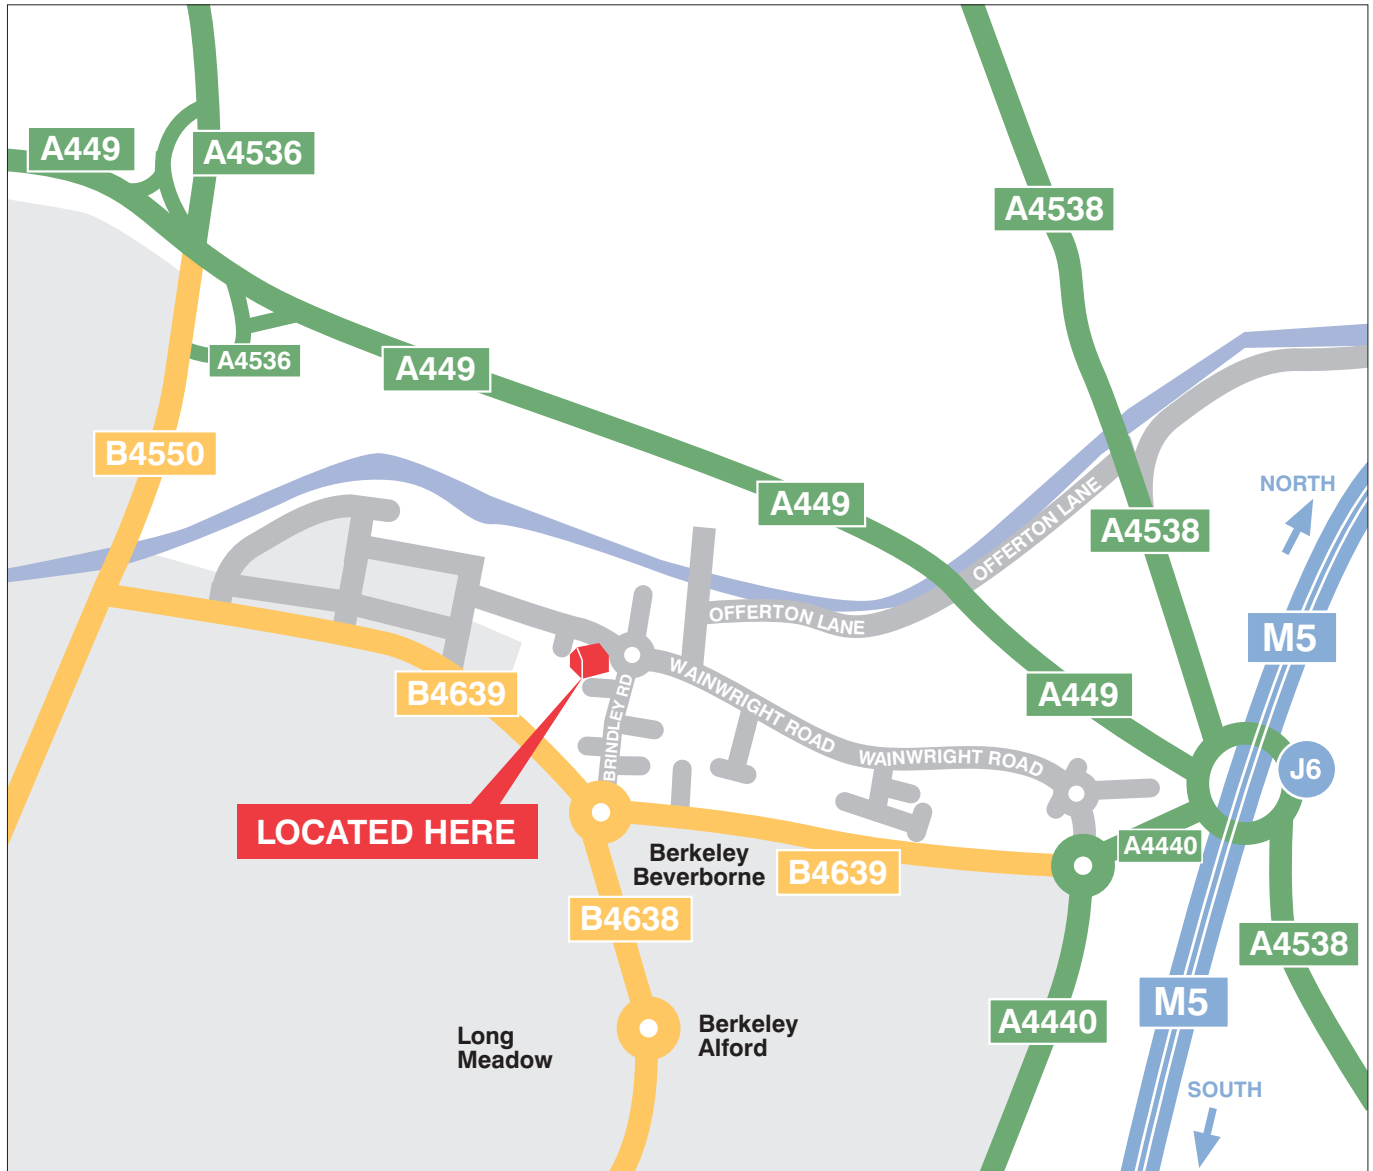

# MAP AND DIRECTIONS

### Directions

M5 Northbounds 1st exit at J6

M5 Southbound 3rd exit at J6

Signposted WARNDON on A4440

500 yards to traffic island (continue straight over, 2nd exit) on B4639 signposted BLACKPOLE.

Continue 1/2 mile to traffic island and turn right into Brindley Road.

After 200 yards turn left into Gresley Road and immediately right into Brindley Court.

Drive through the short tunnel to the Car Park at the rear.

### Nearest Railway

Worcester Shrub Hill  
2.6 miles