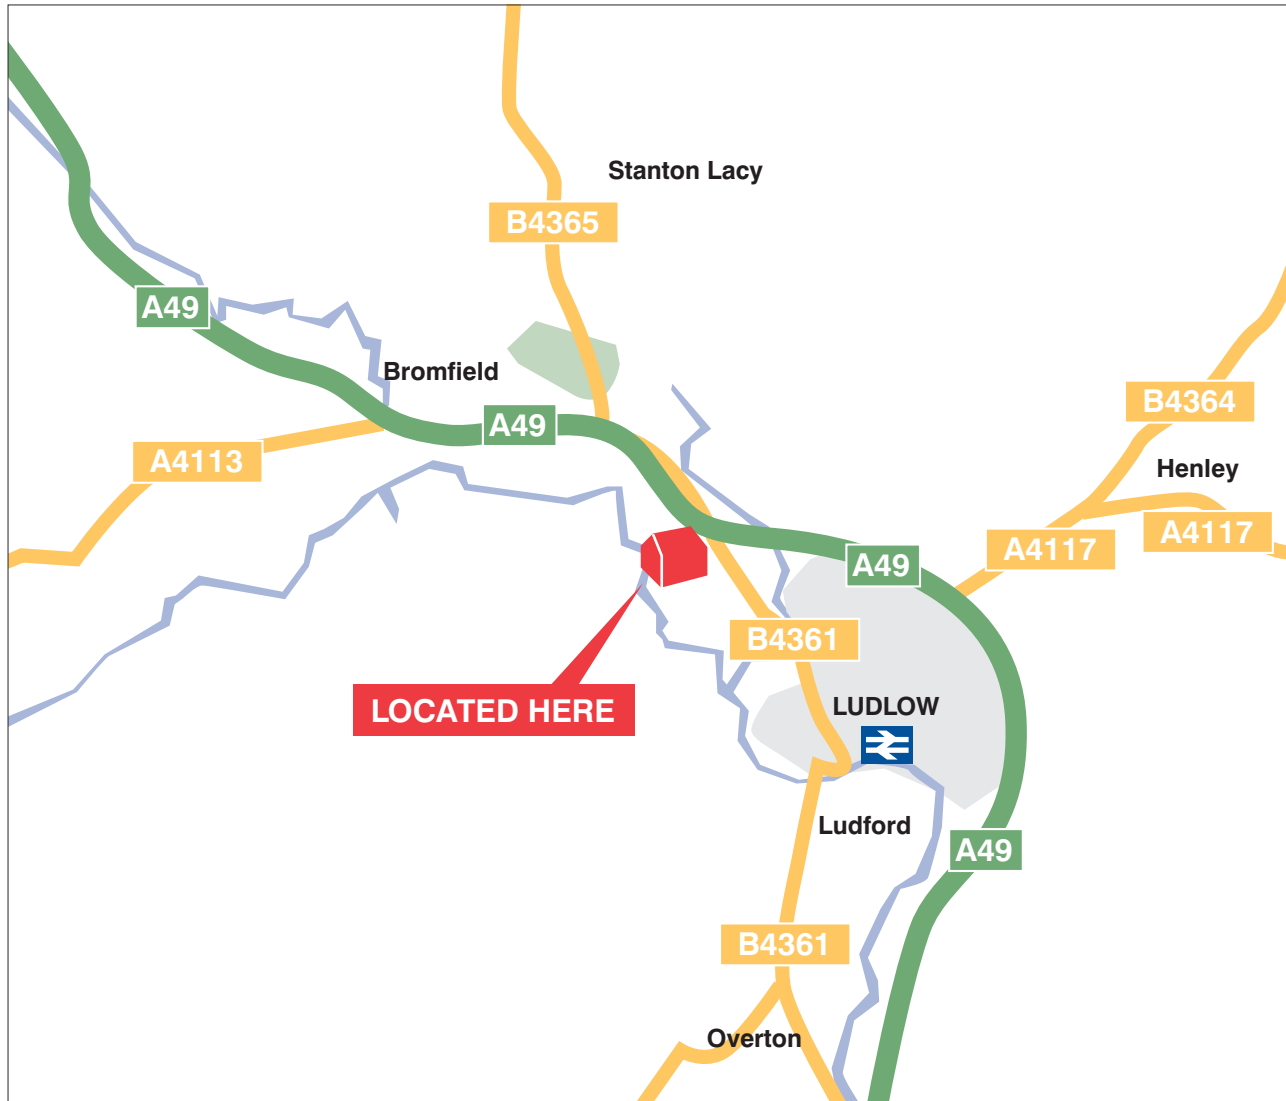

MAP AND DIRECTIONS

LUDLOW TOWN FOOTBALL CLUB

The SBS Stadium
Bromfield Road
Ludlow
SY8 2BN

From West Midlands & Kidderminster:

Take A4117 from Kidderminster via Cleobury Mortimer. On approaching Ludlow take the third exit right signposted A49 Shrewsbury and travel for approx 1.5 miles and then turn right to Ludlow (B4361). After 600 yards under the by-pass bridge turn right into the lane leading to the ground.

From Hereford and the South:

Travel north on 49 on the Ludlow bypass. Carry straight on at two islands. Travel for approx 1.5 miles and then turn right to Ludlow (B4361). After 600 yards under the by-pass bridge turn right into the lane leading to the ground.

From Shrewsbury and the North:

Travel south on A49. At the northern end of Ludlow by-pass turn left onto B4361. After 600 yards under the by-pass bridge turn right into the lane leading to the ground.

Nearest Railway

Ludlow
1.02 miles

Sat Nav

Postcode: SY8 2BN

Want to plan your route?

<http://www.multimap.com/maps/?qs=SY8+2BN&countryCode=GB>