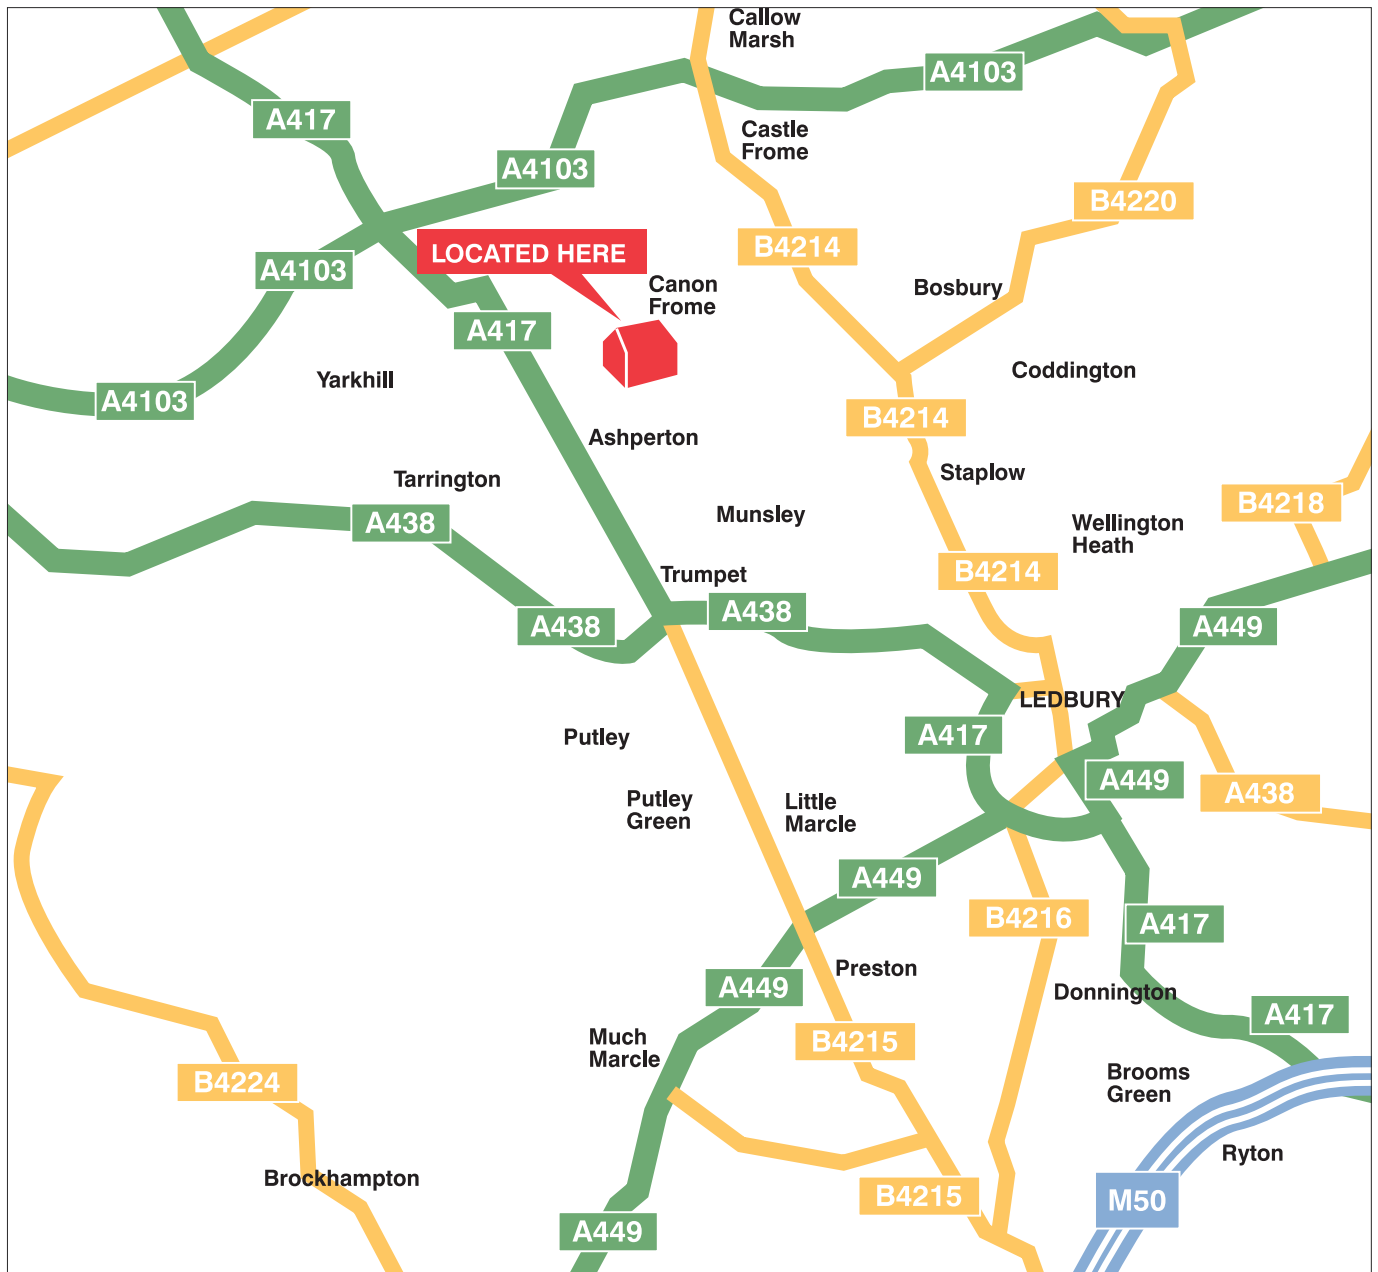

MAP AND DIRECTIONS

THE STABLES

Lower House Farm
Canon Frome
Ledbury
Herefordshire
HR8 2TG

From M50

Leave M50 at Junction 2 onto the a417 signposted Ledbury
Continue on A417 for 2.5 miles
At the roundabout take first exit onto the bypass and continue straight over the next 2 roundabouts(signposted Hereford A438)
At the 3rd roundabout take the 1st exit signposted Hereford A438
Continue straight on A438 for 2 miles
After few miles at Trumpot Crossroads Turn right onto A417 and continue for 2.4 miles then turn right signposted Canon Frome.

Nearest Railway

Ledbury
6.68 miles

Sat Nav

Postcode: HR8 2TG

Want to plan your route?

<http://www.multimap.com/maps/?qs=HR82TG&countryCode=GB>