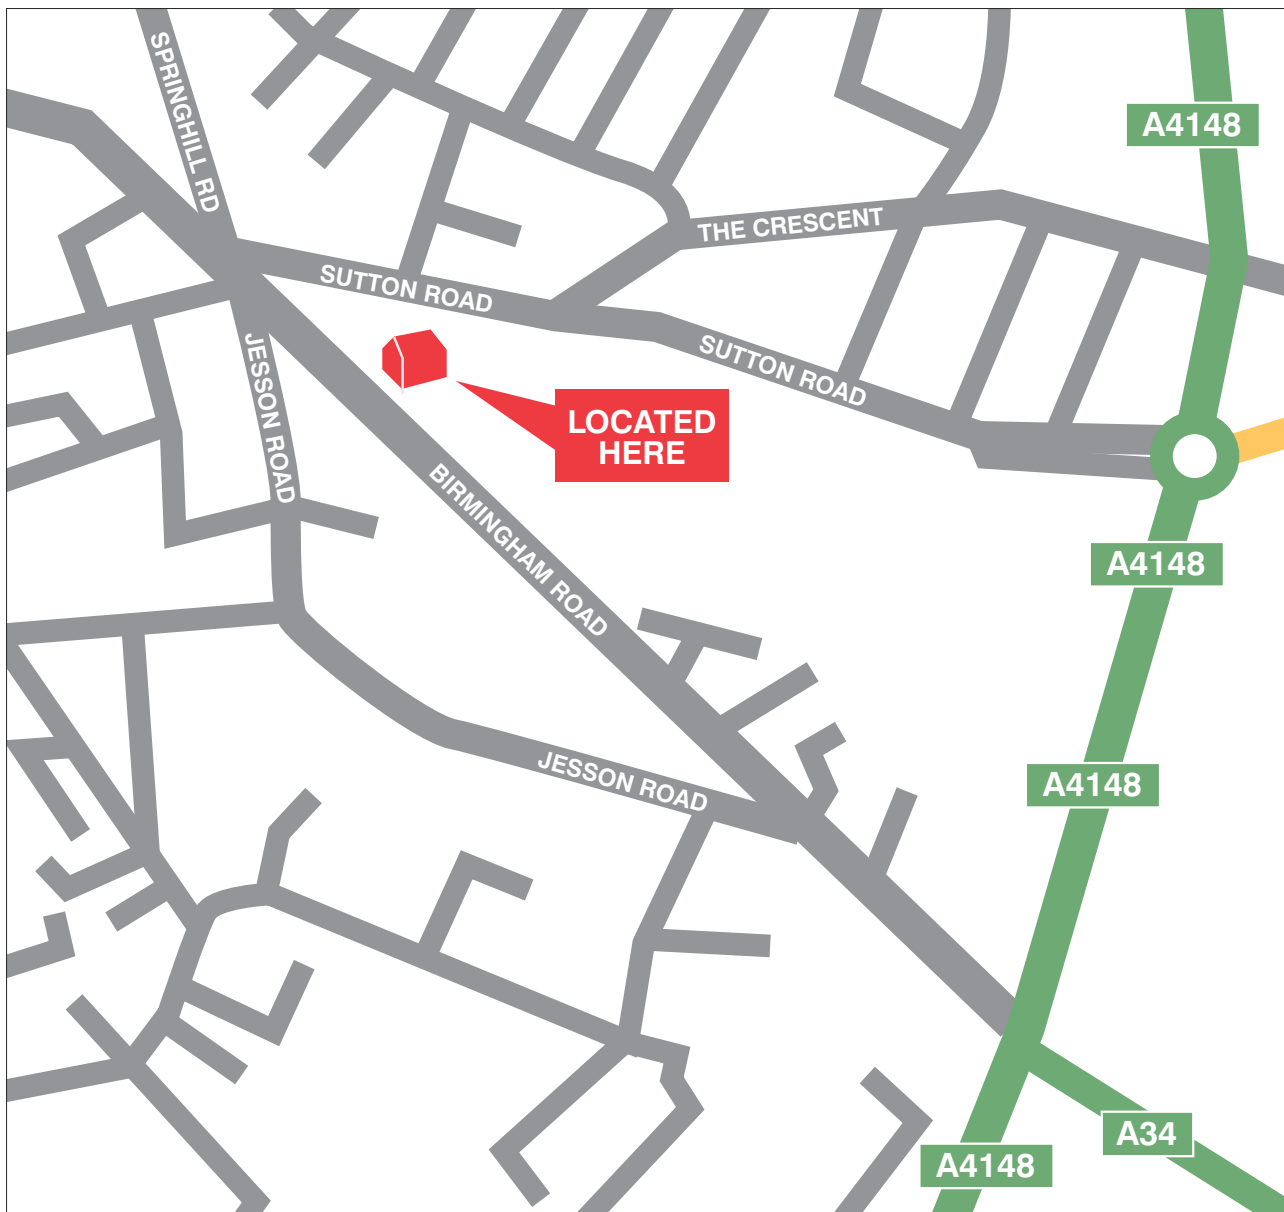

# MAP AND DIRECTIONS

### Directions

The County Hotel is easy to find by leaving the M6 at Junction 7, taking the A34 Birmingham Road for Walsall. After about 2.5 miles, go straight across the two mini roundabouts on the junction with The Broadway and The County Hotel is about half a mile along on the right.