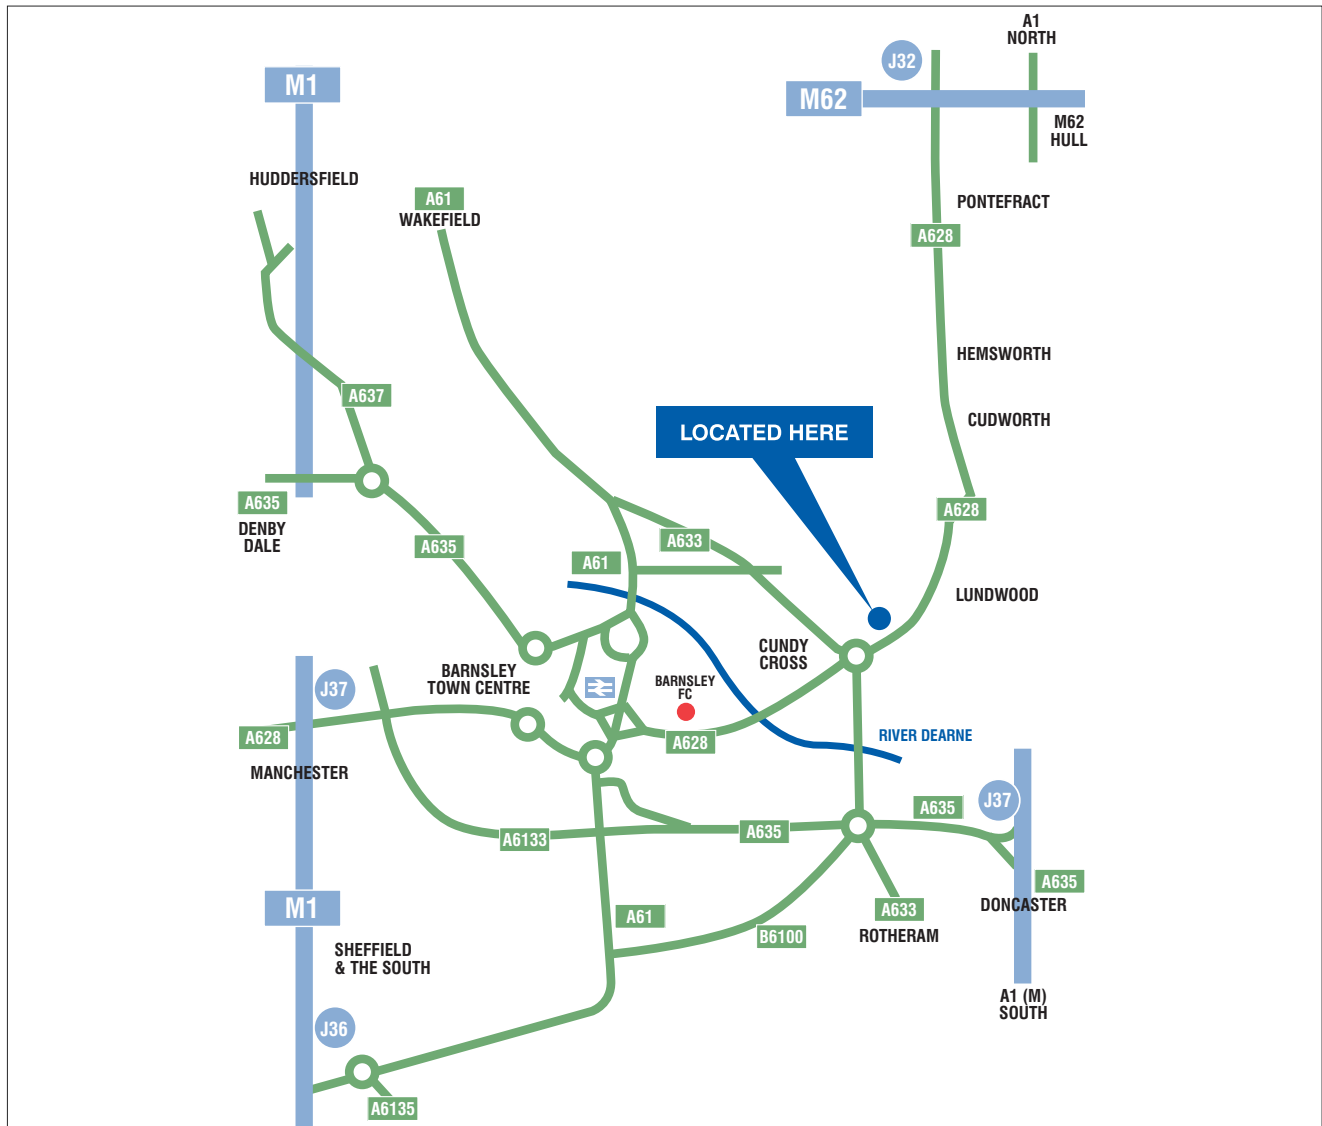

MAP AND DIRECTIONS

PRIORY CAMPUS

Pontefract Road, Lundwood, Barnsley **S71 5PN**

By Car

Leave the M1 at Junction 37 and head towards Barnsley.

When you come to a large junction, you should turn right onto the A6133

Continue along this road (past the Fire Station on your left) until you come to another large junction with 2 Public Houses, on the corners. (Queen Victoria and Coach & Horses).

Continue straight ahead until you reach another set of lights. Continue straight ahead (A635)

Continue on the same road until you go under a railway bridge. Shortly after you will reach a roundabout at which you take the first exit under another bridge.

Follow the road until another roundabout, take the 3rd exit.

You should see a large brick building on your left which is Priory Campus.

By Public Transport

Trains arrive at Barnsley Interchange from Leeds and Sheffield. An excellent bus service takes you to Lundwood and get off at the first stop after Cundy Cross roundabout. The journey should take approximately 7 minutes.