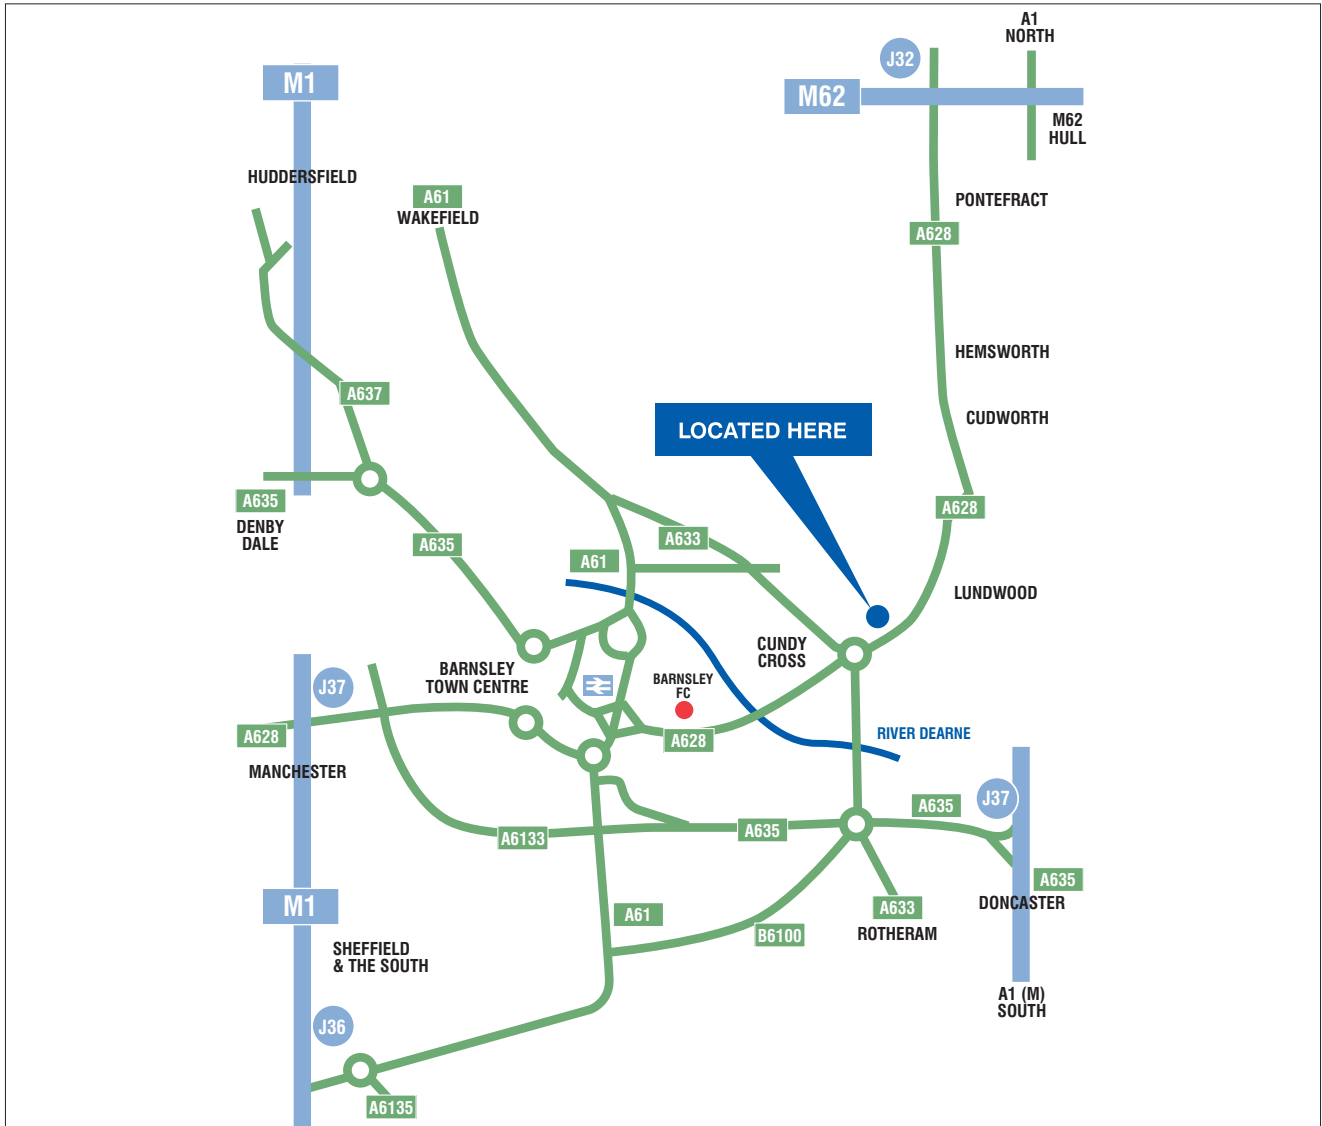

MAP AND DIRECTIONS

PRIORY CAMPUS

Pontefract Road, Lundwood, Barnsley **S71 5PN**

By Car

Leave the M1 at Junction 37 and head towards Barnsley.

When you come to a large junction, you should turn right onto the A6133

Continue along this road (past the Fire Station on your left) until you come to another large junction with 2 Public Houses, on the corners. (The Victoria and Cha Chaz).

Continue straight ahead until you reach another set of lights. Continue straight ahead (A635)

Continue on the same road until you go under a railway bridge. Shortly after you will reach a roundabout at which you take the first exit under another bridge.

Follow the road until another roundabout, take the 3rd exit.

You should see a large brick building on your left which is Priory Campus.

By Public Transport

Trains arrive at Barnsley Interchange from Leeds and Sheffield. An excellent bus service takes you to Lundwood and get off at the first stop after Cundy Cross roundabout. The journey should take approximately 7 minutes.