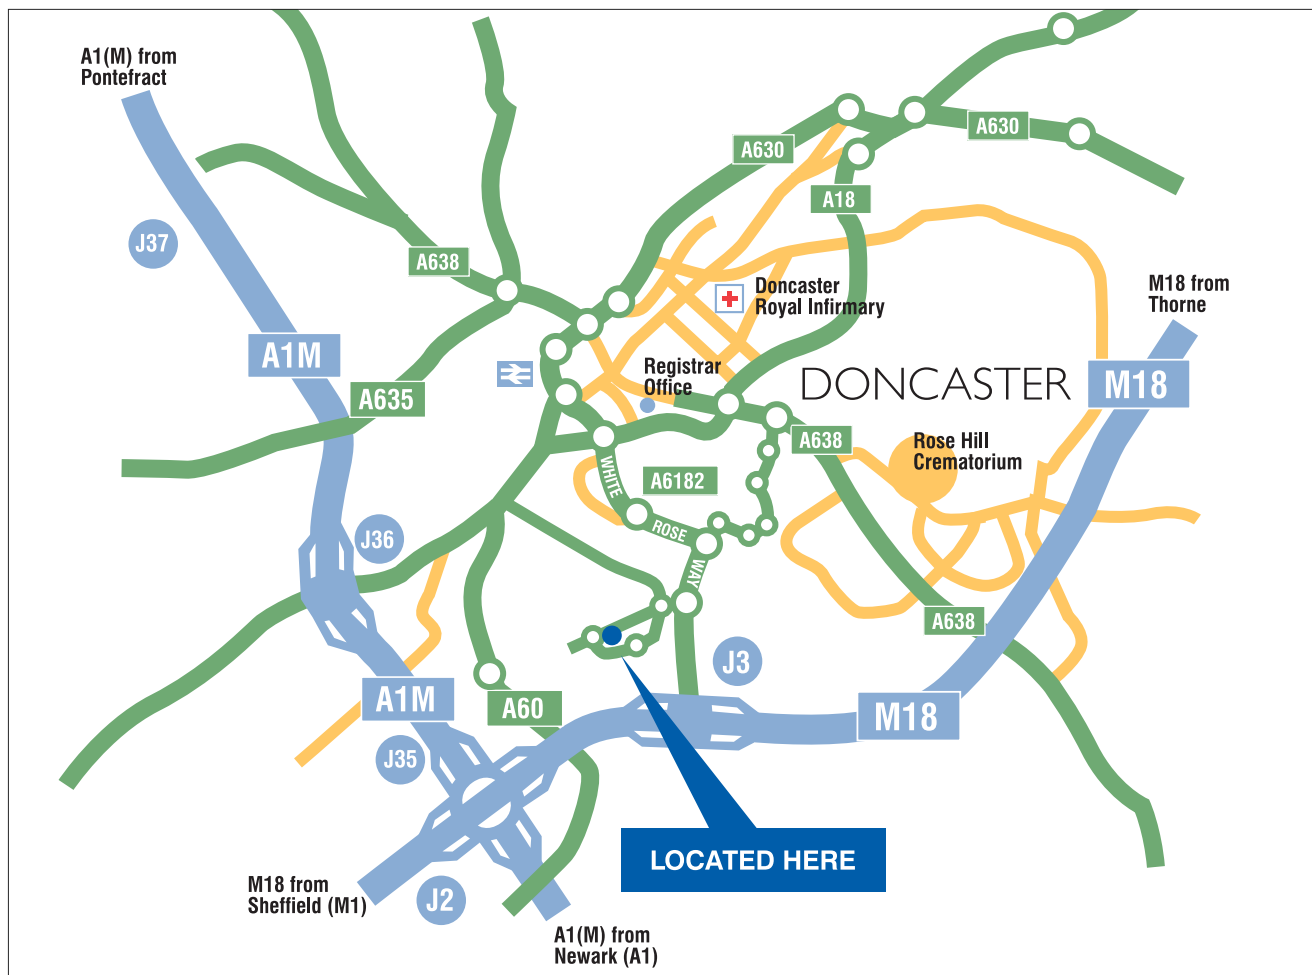

MAP AND DIRECTIONS

EXPRESS BY HOLIDAY INN DONCASTER

First Point Business Park

Bullrush Grove, Balby, Doncaster DN4 8SJ

From the North (A1)

Travelling south down the A1 towards Doncaster at Junction 35 turn left for the M18 (signposted Hull), continue on the M18 until you reach junction 3 then turn left onto the A6182 (White Rose Way). At the roundabout turn left onto Woodfield Way (Catesby Business Park), go straight through the second roundabout and the hotel is on your left hand side.

From the South (M1)

Travelling north on the M1 towards Doncaster, when you reach junction 32 leave the motorway and follow signs for the M18 sign posted Hull. Continue on the M18 until you reach junction 3 then turn left onto the A6182 (White Rose Way) At the roundabout turn left onto Woodfield Way (Catesby Business Park), go straight through the second roundabout and the hotel is on your left hand side.

From the East (M18)

Travelling West on the M18 until you reach junction 3 then turn right onto the A6182 (White Rose Way). At the roundabout turn left onto Woodfield Way (Catesby Business Park), go straight through the second roundabout and the hotel is on your left hand side.

From the West (M1)

Travelling on the M1 until you reach junction 32 leave the motorway here and follow signs for the M18 sign posted Hull. Continue on the M18 until you reach junction 3 then turn left onto the A6182 (White Rose Way). At the roundabout turn left onto Woodfield Way (Catesby Business Park), go straight through the second roundabout and the hotel is on your left hand side.