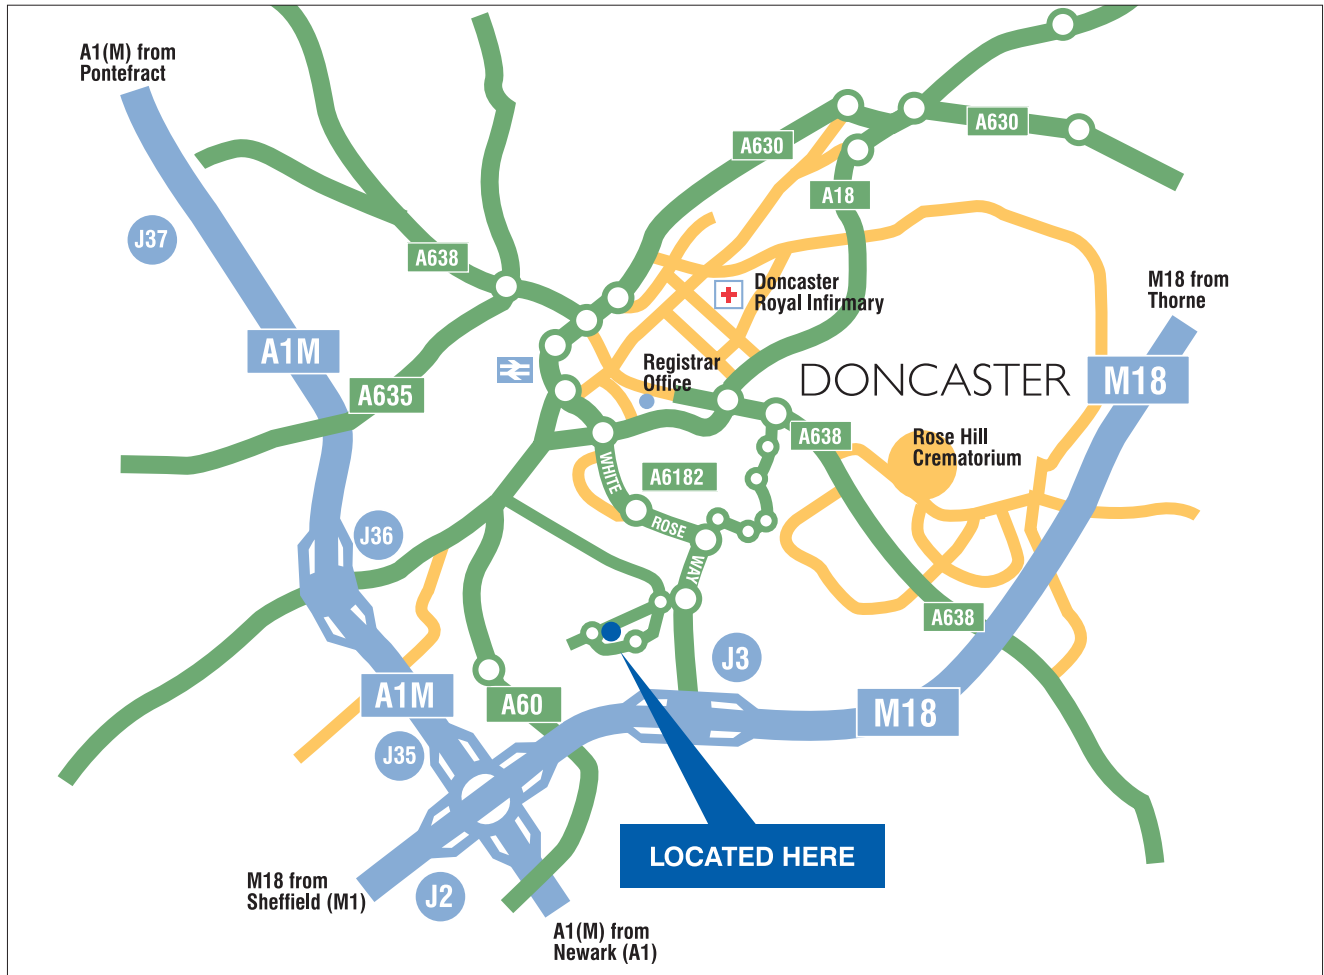

### From the North (A1)

Travelling south down the A1 towards Doncaster at Junction 35 turn left for the M18 (signposted Hull), continue on the M18 until you reach junction 3 then turn left onto the A6182 (White Rose Way). At the roundabout turn left onto Woodfield Way (Catesby Business Park), go straight through the second roundabout and the hotel is on your left hand side.

### From the South (M1)

Travelling north on the M1 towards Doncaster; when you reach junction 32 leave the motorway and follow signs for the M18 sign posted Hull. Continue on the M18 until you reach junction 3 then turn left onto the A6182 (White Rose Way) At the roundabout turn left onto Woodfield Way (Catesby Business Park), go straight through the second roundabout and the hotel is on your left hand side.

### From the East (M18)

Travelling West on the M18 until you reach junction 3 then turn right onto the A6182 (White Rose Way). At the roundabout turn left onto Woodfield Way (Catesby Business Park), go straight through the second roundabout and the hotel is on your left hand side.

### From the West (M1)

Travelling on the M1 until you reach junction 32 leave the motorway here and follow signs for the M18 sign posted Hull. Continue on the M18 until you reach junction 3 then turn left onto the A6182 (White Rose Way). At the roundabout turn left onto Woodfield Way (Catesby Business Park), go straight through the second roundabout and the hotel is on your left hand side.