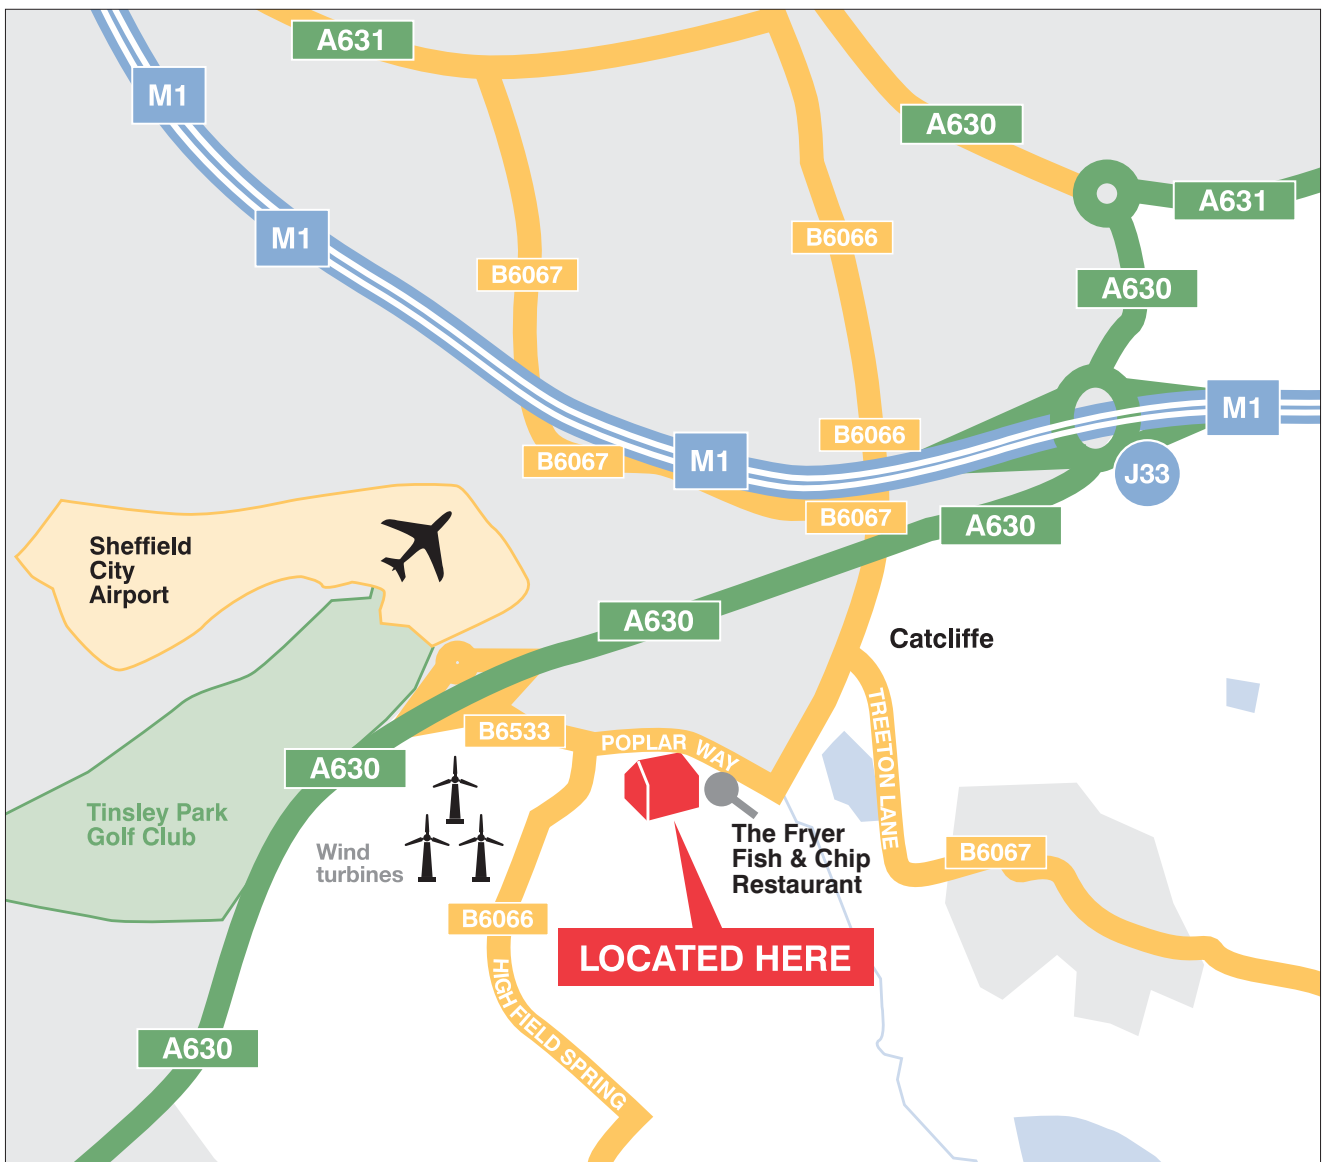

MAP AND DIRECTIONS

SOUTH YORKSHIRE DRIVER TRAINING CENTRE

TTC House
Unit B First Floor
Poplar Industrial Estate
Poplar Way
Catcliffe
Rotherham
S60 5TR

Directions by road:

If travelling along the M1 come off at J33, take A630 for Sheffield.
Take first exit for Catcliffe (You will see Morrisons on your left and some wind turbines)
Keep left on B6533, take the 2nd exit at the (Morrisons) Roundabout, Poplar Way
then 200 yards on your right hand side turn into Poplar Industrial Estate.

Nearest Railway

Darnall
1.09 miles