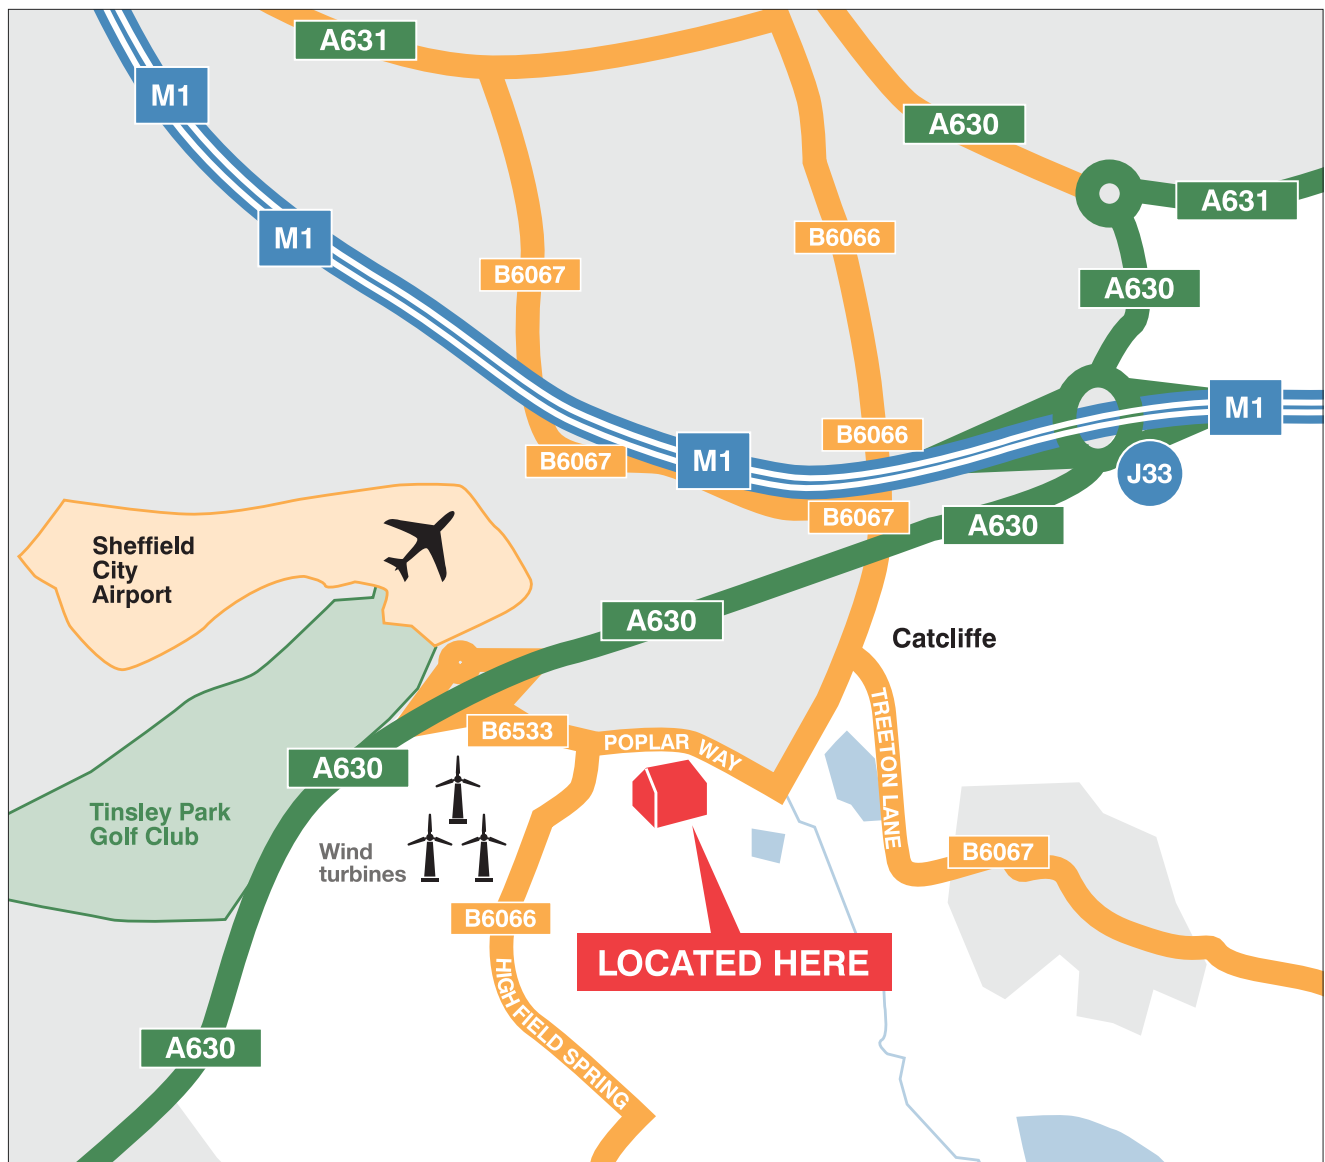

# MAP AND DIRECTIONS

## SOUTH YORKSHIRE DRIVER TRAINING CENTRE

TTC House  
Unit B First Floor  
Poplar Industrial Estate  
Poplar Way  
Catcliffe  
Rotherham  
**S60 5TR**

### Directions by road:

If travelling along the M1 come off at J33, take A630 for Sheffield.  
Take first exit for Catcliffe (You will see Morrisons on your left and some wind turbines)  
Keep left on B6533, take the 2nd exit at the (Morrisons) Roundabout, Poplar Way  
then 200 yards on your right hand side turn into Poplar Industrial Estate.

### Nearest Railway

Darnall  
1.09 miles