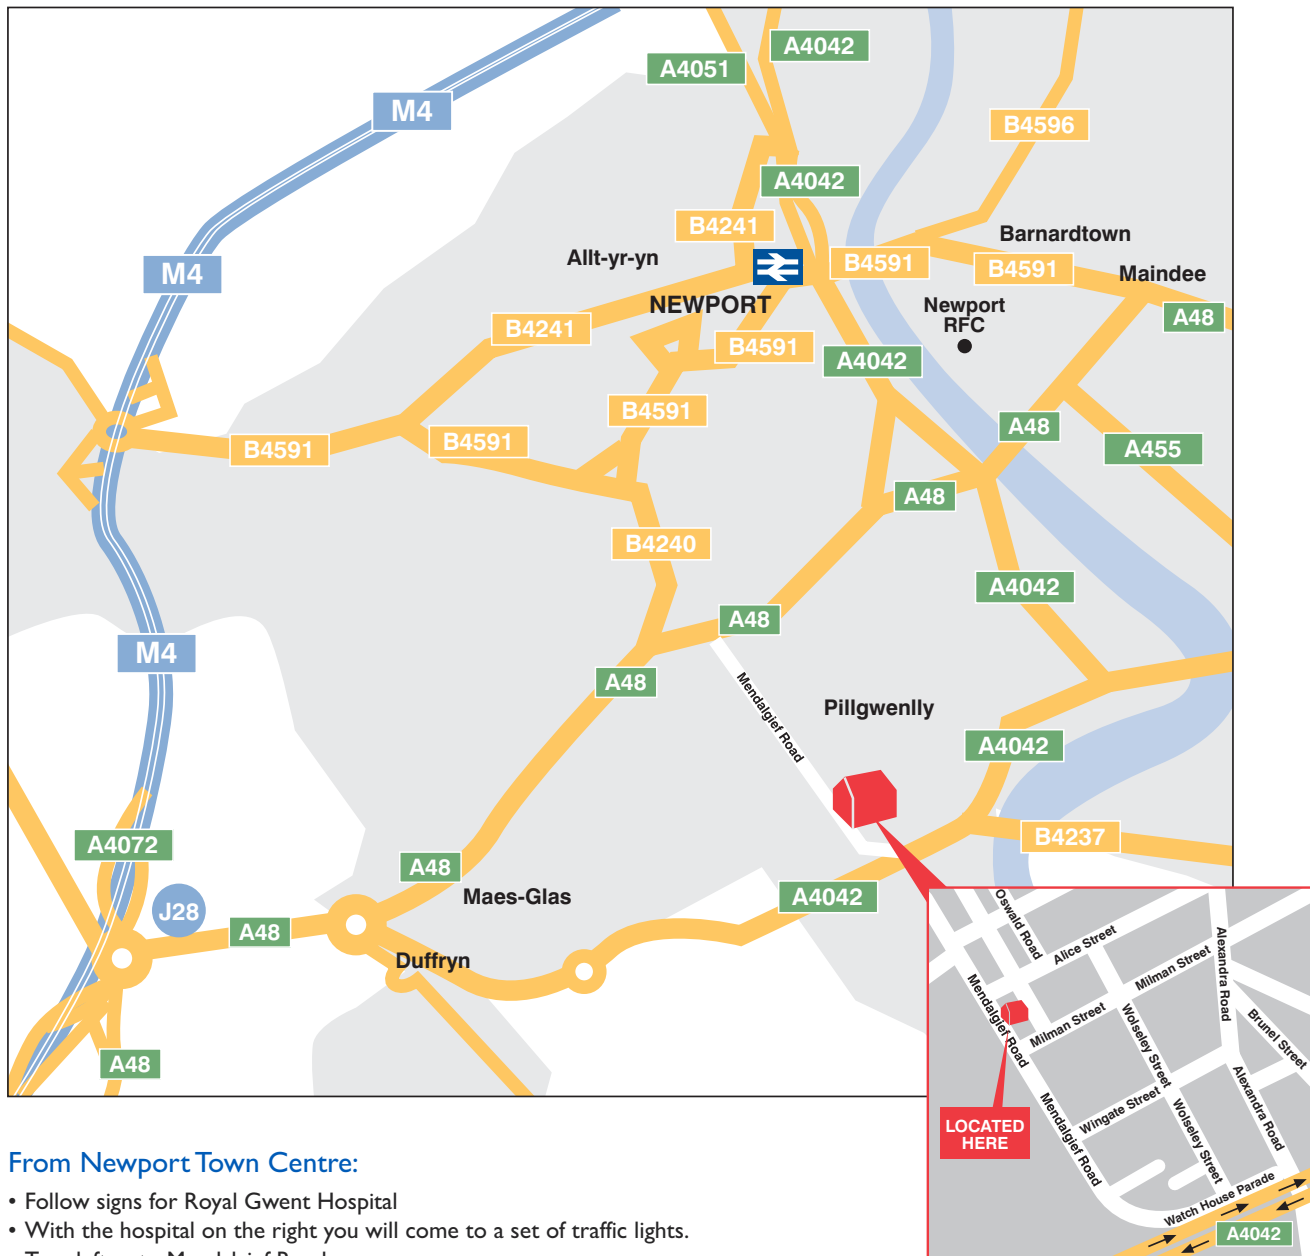

MAP AND DIRECTIONS

YMCA CONFERENCE CENTRE NEWPORT

YMCA Conference Centre, Mendalgief Road,
Newport, Gwent, **NP20 2HF**

Venue Contact: 01633 263387

From Newport Town Centre:

- Follow signs for Royal Gwent Hospital
- With the hospital on the right you will come to a set of traffic lights.
- Turn left onto Mendalgief Road.
- YMCA Centre is located at the end of the road on the right hand side.

From M4 Motorway:

- Leave M4 at junction 28
- Take exit to Newport Town Centre A48
- At next roundabout take first exit.
- Follow this road, you will pass Tesco on the right.
- Keep in the right hand lane and at the traffic lights turn right into Mendalgief Road.
YMCA Centre is located at the end of the road on the right hand side.

Nearest Railway

Newport
1.94 miles

Sat Nav

Postcode: NP20 2HF

Want to plan your route?

<http://www.multimap.com/maps/?qs=NP202HF&countryCode=GB>