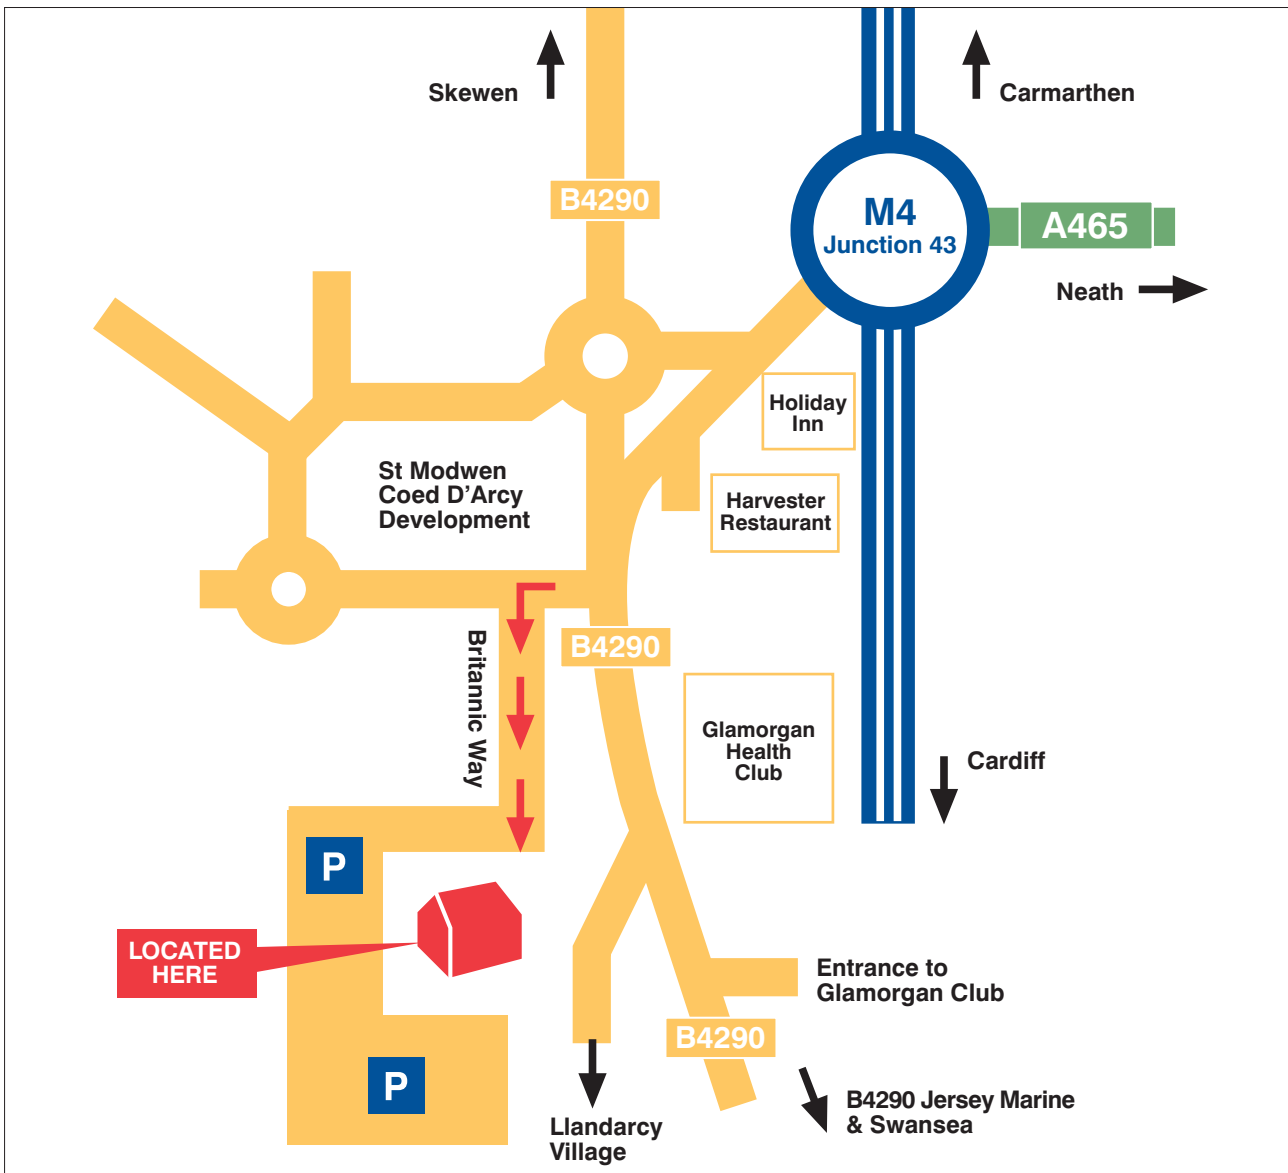

MAP AND DIRECTIONS

BUSINESS CONNECT (Swansea / Neath / Port Talbot)

Britannic Way, Llandarcy, Neath SA10 6EL

Venue contact: 01792 817575

Directions

From the M4 motorway, exit at junction 43 onto the roundabout. Take the exit for 'Jersey Marine' (B4290). Keep in the right hand filter lane (the Harvester Restaurant will be on your left) and take the second right turning where you see 'works' with an arrow pointing right written on the road surface. You will see flag poles on your right. You are now entering the new Coed D'Arcy development being undertaken by St Modwen. This is the former BP Llandarcy oil refinery site.

Turn immediately left into Britannic Way which takes you up a hill. (If you come to a roundabout, you've gone too far). Our office is the last building at the top of the hill which faces you as you drive up. There is free parking adjacent to our building.

If you have any problems finding us please ring us on 01792 817575.

Nearest Railway
Skewen
1.5 miles

Sat Nav
Postcode: SA10 6EL

Want to plan your route?
<http://www.bcnpt.co.uk/llandarcy.htm>