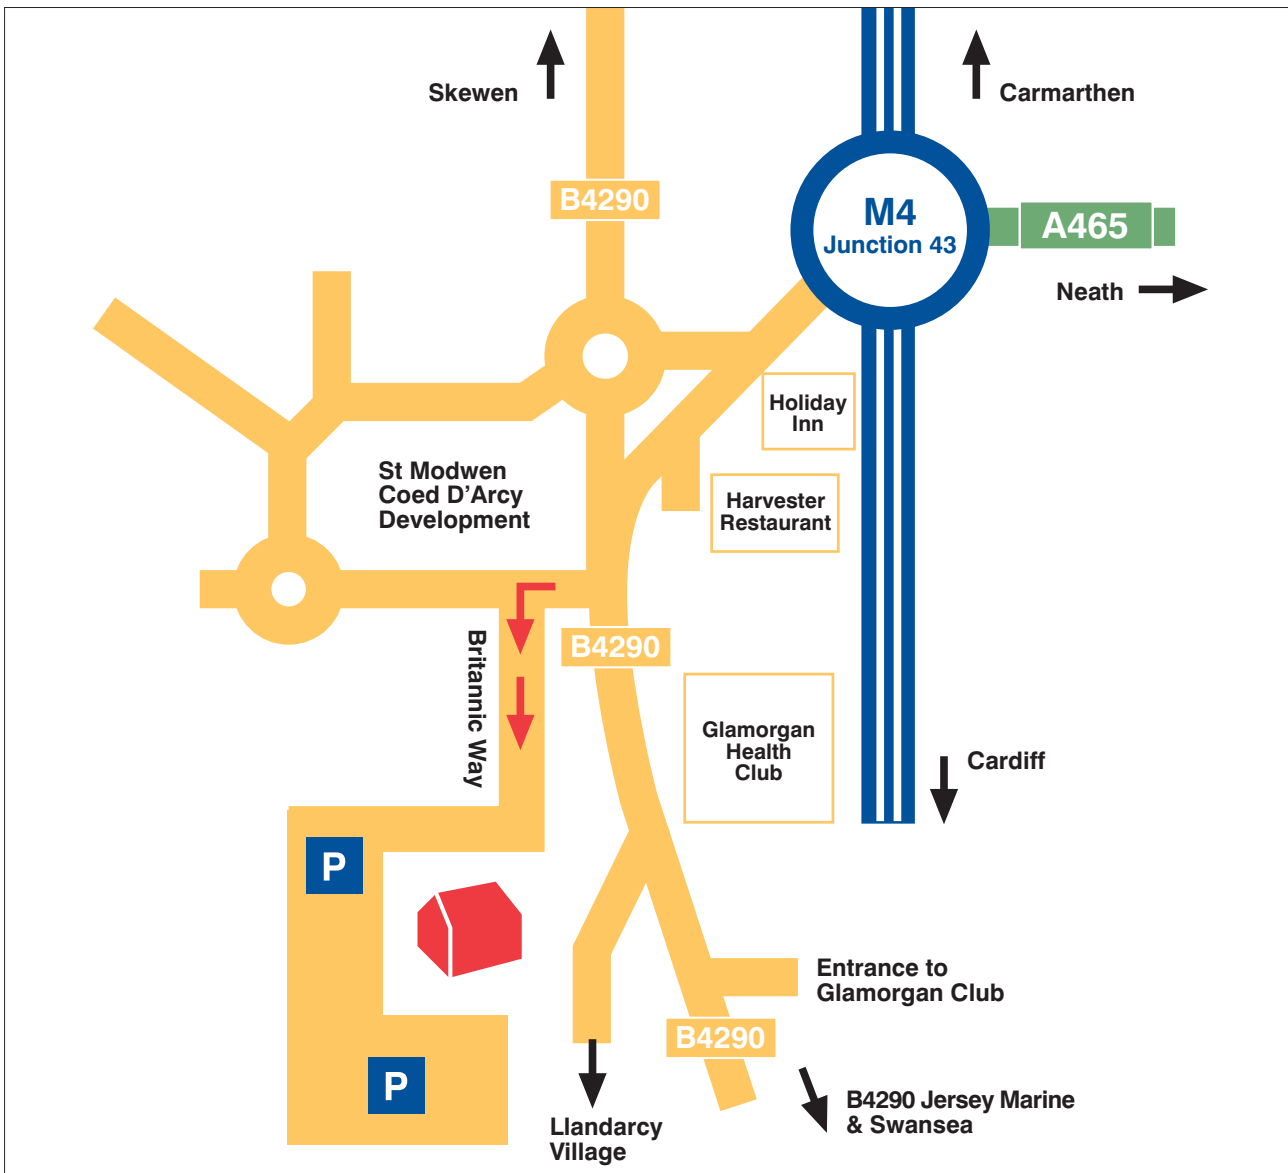

# MAP AND DIRECTIONS

### Directions

From the M4 motorway, exit at junction 43 onto the roundabout. Take the exit for 'Jersey Marine' (B4290). Keep in the right hand filter lane (the Harvester Restaurant will be on your left) and take the second right turning where you see 'works' with an arrow pointing right written on the road surface. You will see flag poles on your right. You are now entering the new Coed D'Arcy development being undertaken by St Modwen. This is the former BP Llandarcy oil refinery site.

Turn immediately left into Britannic Way which takes you up a hill. (If you come to a roundabout, you've gone too far). Our office is the last building at the top of the hill which faces you as you drive up. There is free parking adjacent to our building.

If you have any problems finding us please ring us on 01792 817575.

Nearest Railway  
Skewen  
1.5 miles

Sat Nav  
Postcode: SA10 6EL

Want to plan your route?  
<http://www.bcnp.co.uk/llandarcy.htm>