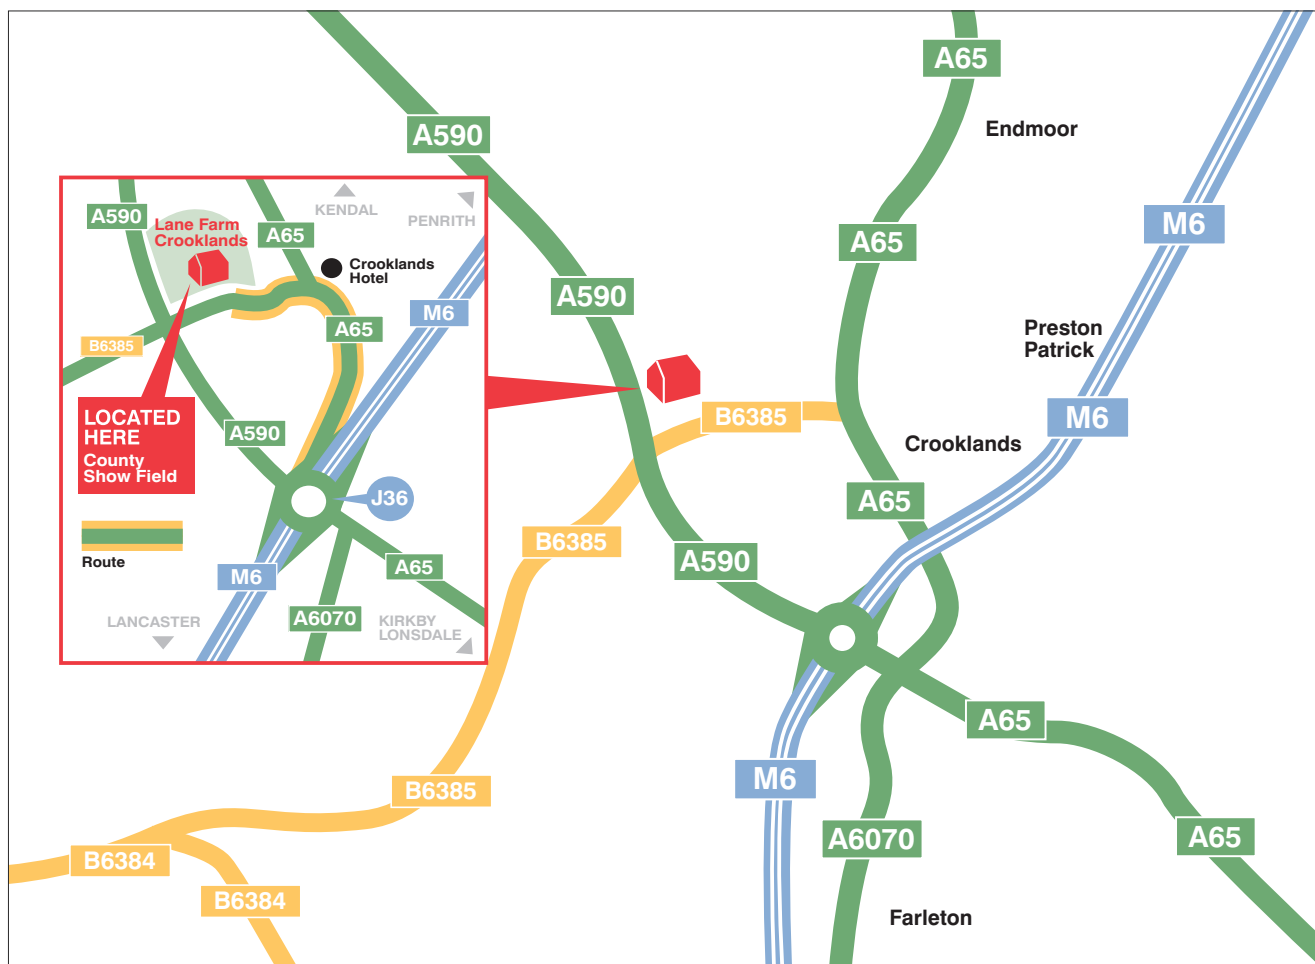

MAP AND DIRECTIONS

LANE FARM RESOURCE CENTRE

Conference rooms & Information technology suite

Westmorland County Agricultural Society Ltd,
Lane Farm, Crooklands, Milnthorpe, Cumbria LA7 7NH

Venue Contact: 015395 67804

Directions:

From M6 Southbound

Exit the M6 at junction 36 and take the first left
At the next roundabout take the first left onto the A65 (Kendal bound)
Continue on this road, as soon as you see the Crooklands Hotel on the right hand side take the left turning to Milnthorpe over a small canal bridge (Lane Farm is signed from here)
Follow this road, Lane Farm is signed on the right hand side and is the first building on the right, parking is in the yard to the left or as indicated on the day. If you go over the bypass bridge you have gone too far.

From M6 Northbound

Exit the M6 at junction 36 and take the third exit at the interchange
At the next roundabout take the first left onto the A65 (Kendal bound)
Continue on this road, as soon as you see the Crooklands Hotel on the right hand side take the left turning to Milnthorpe over a small canal bridge (Lane Farm is signed from here)
Follow this road, Lane Farm is signed on the right hand side and is the first building on the right, parking is in the yard to the left or as indicated on the day. If you go over the bypass bridge you have gone too far.

Nearest Railway

Oxenholme Lake
District Station
5 miles

Sat Nav

Postcode: LA7 7NH

Want to plan your route?

<http://www.westmorlandshow.co.uk/>

Then click on 'Find Us' at the top of the page.