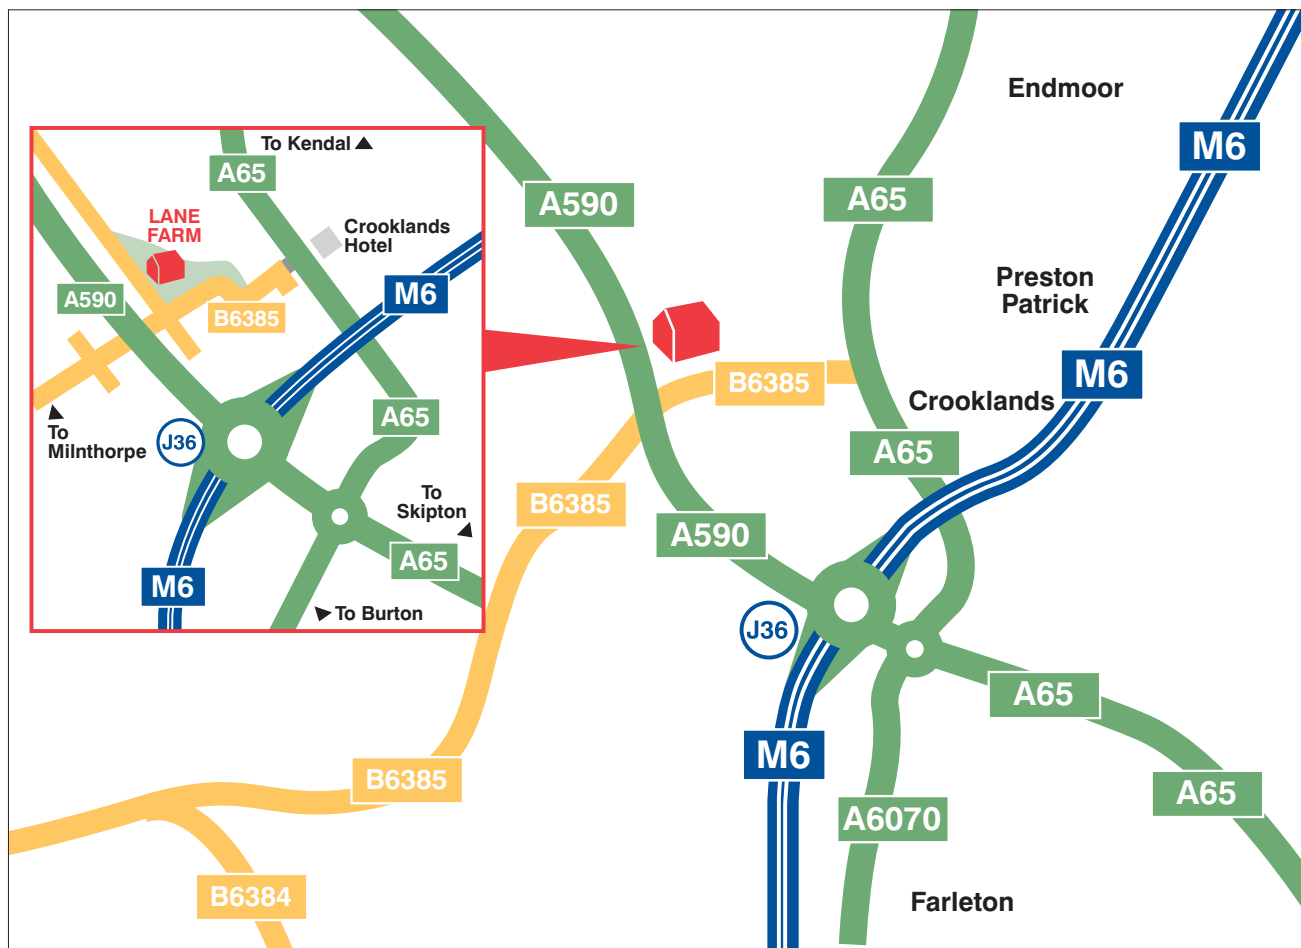

MAP AND DIRECTIONS

LANE FARM - WESTMORLAND ROOM

Westmorland County Agricultural Society Ltd,
Lane Farm, Crooklands, Milnthorpe, Cumbria **LA7 7NH**

Venue Contact: 015395 67804

Directions

From M6 Southbound

Exit the M6 at junction 36 and take the first left

At the next roundabout take the first left onto the A65 (Kendal bound)

Continue on this road, as soon as you see the Crooklands Hotel on the right hand side take the left turning to Milnthorpe over a small canal bridge (Lane Farm is signed from here)

Follow this road, Lane Farm is signed on the right hand side and is the first building on the right, parking is in the yard to the left or as indicated on the day. If you go over the bypass bridge you have gone to far.

From M6 Northbound

Exit the M6 at junction 36 and take the third exit at the interchange

At the next roundabout take the first left onto the A65 (Kendal bound)

Continue on this road, as soon as you see the Crooklands Hotel on the right hand side take the left turning to Milnthorpe over a small canal bridge (Lane Farm is signed from here)