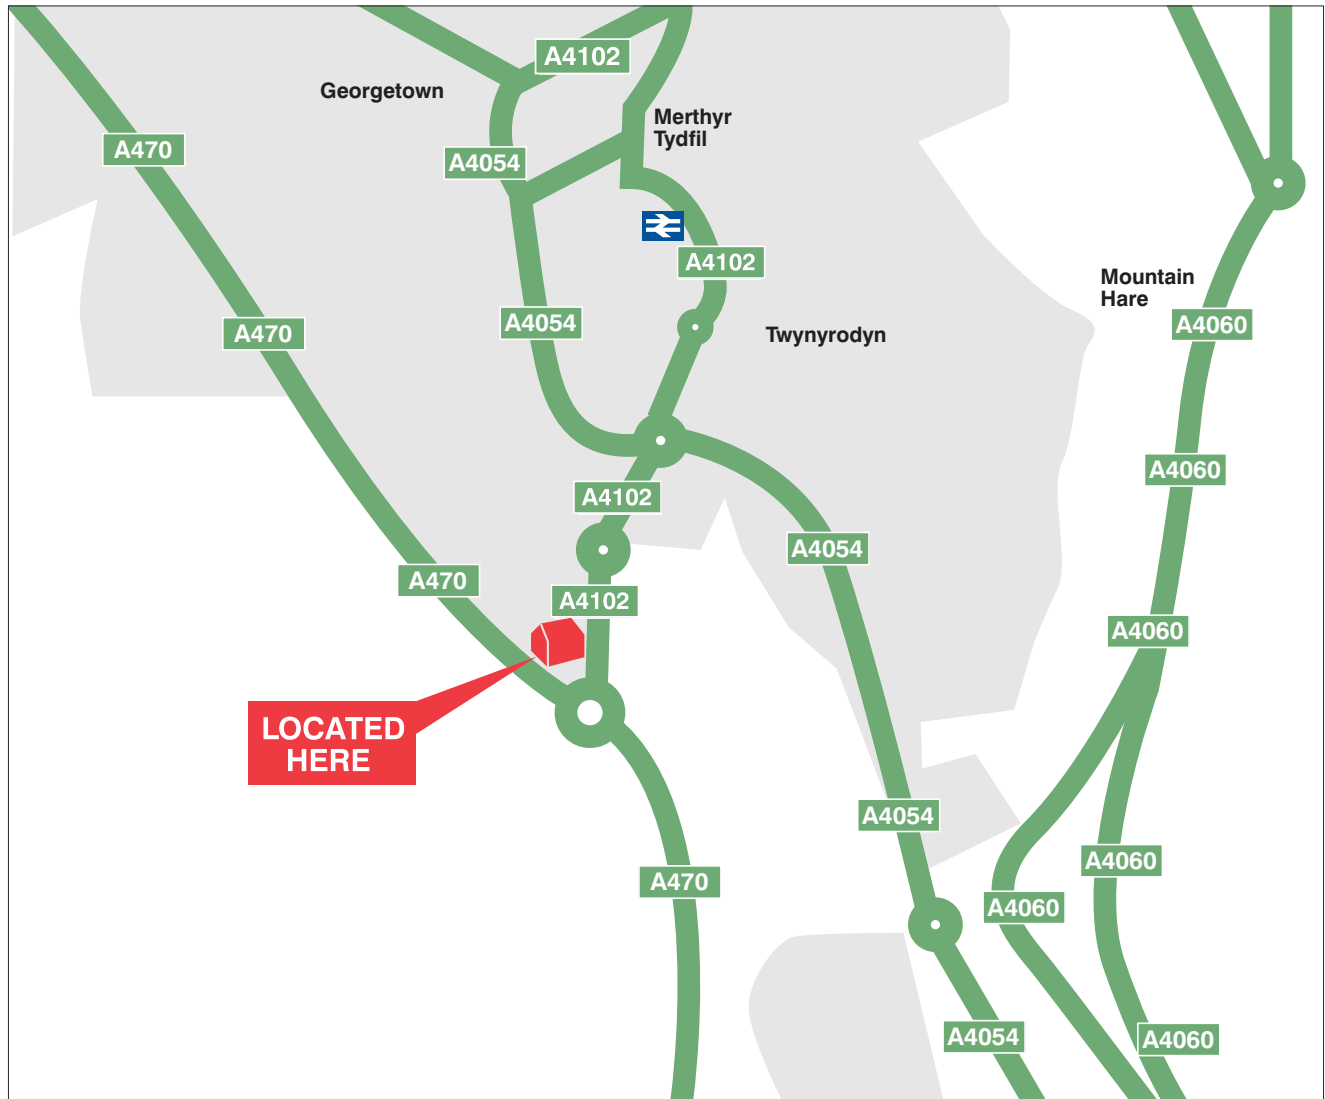

MAP AND DIRECTIONS

ORBIT BUSINESS CENTRE

Rhydycar Business Park, Merthyr Tydfil **CF48 IDL**

Venue Contact: 01685 352700

Directions:

Leave the A470 turn off for Merthyr Tydfil (A4102) signposted to the Welsh Assembly Government offices and Rhydycar Leisure centre – (not the turn-off signposted to Cyfarthfa Retail Park.)

Go left at the first roundabout, signposted to the Welsh Assembly Government offices (Rhydycar Leisure Centre is on your right and T-Mobile is just ahead of you). Turn Left and follow the road past the Welsh Assembly Government offices. Travel up the hill and this leads directly to the Orbit Business Centre which is on the left hand side. Enter through a set of gates and parking is available in front of the building.

Nearest Railway

Merthyr Tydfil
0.8 miles

Sat Nav

Postcode: CF48 IDL

Want to plan your route?

<http://www.multimap.com/maps/?qs=CF48+IDL&countryCode=GB>