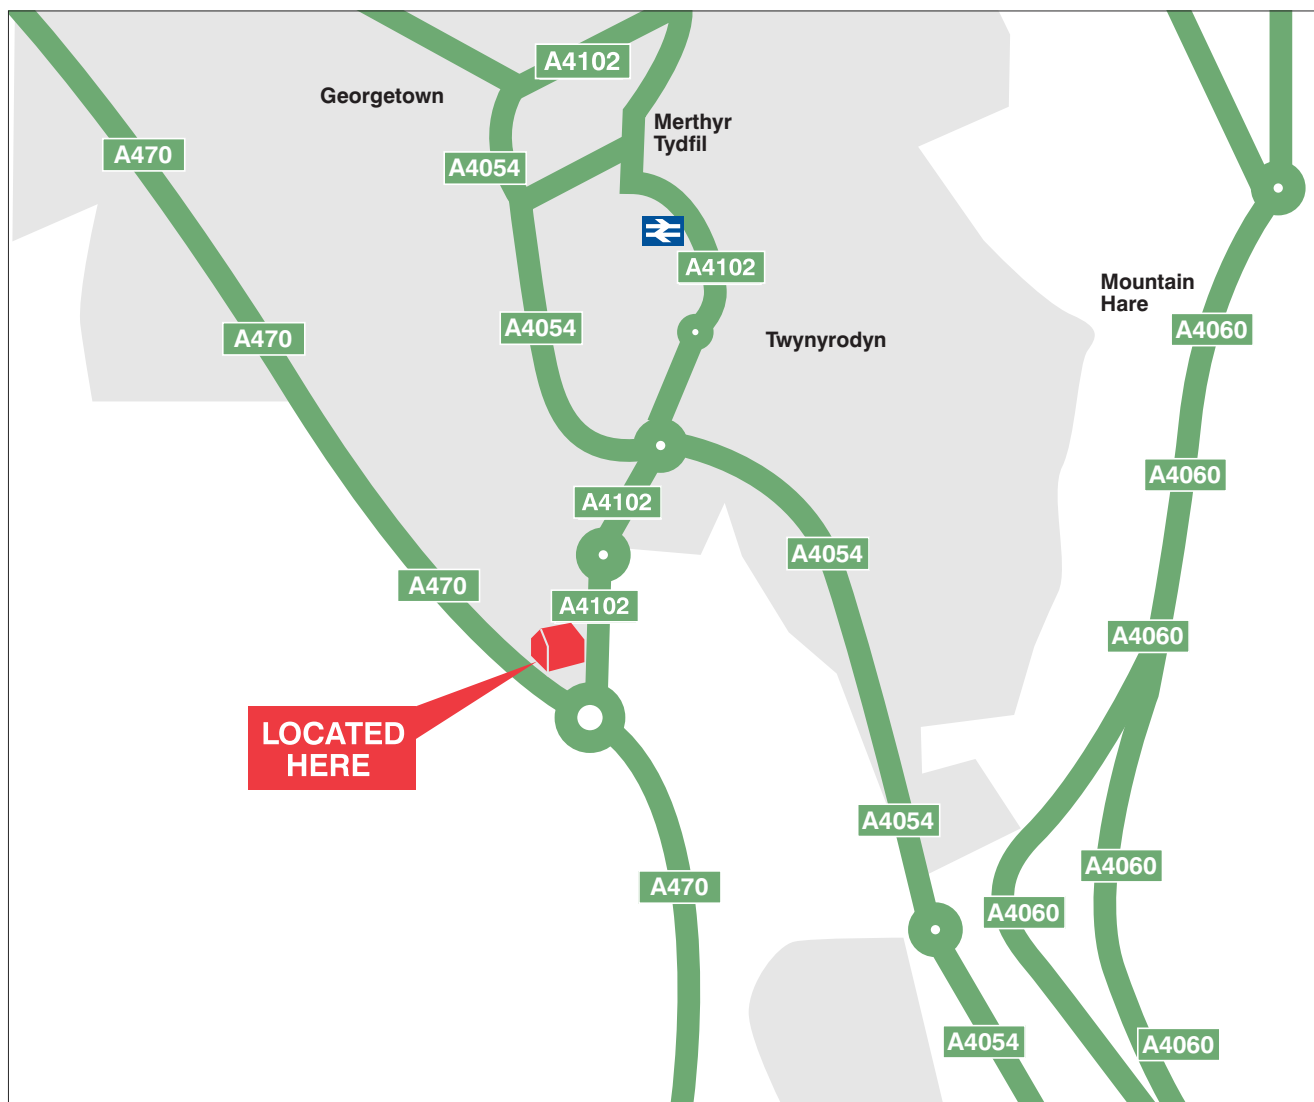

MAP AND DIRECTIONS

ORBIT BUSINESS CENTRE

Rhydycar Business Park, Merthyr Tydfil **CF48 IDL**

Venue Contact: 01685 352700

Directions:

Leave the A470 turn off for MerthyrTydfil (A4102) signposted to the Welsh Assembly Government offices and Rhydycar Leisure centre – (not the turn-off signposted to Cyfarthfa Retail Park.)

Go left at the first roundabout, signposted Welsh Assembly Government offices (Rhydycar Leisure Centre is on your right and T-Mobile is just ahead of you). Follow the road around to the left then turn left near the top of the hill. Go along the road about 100m and The Orbit Business Centre is directly ahead of you. Enter through the set of gates and parking is available inside the gates.

Nearest Railway

Merthyr Tydfil
0.8 miles

Sat Nav

Postcode: CF48 IUZ

Want to plan your route?

<http://www.multimap.com/maps/?qs=CF48+IDL&countryCode=GB>