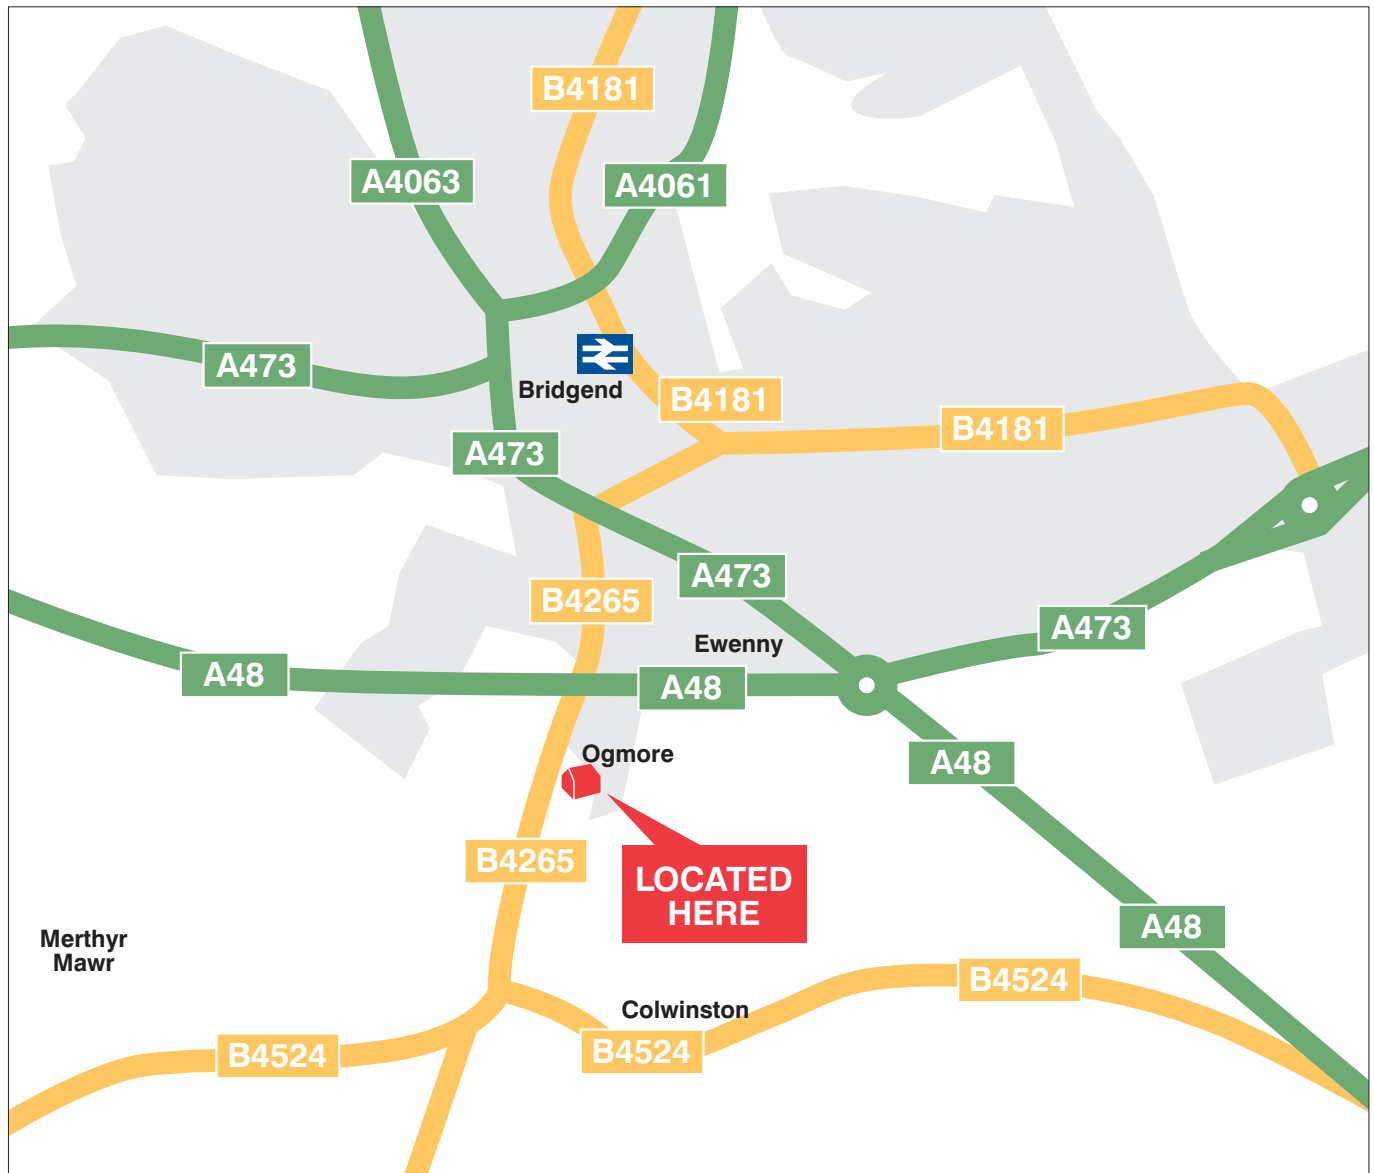

MAP AND DIRECTIONS

HERONSTON HOTEL & LEISURE CLUB

Ewenny Road
Bridgend
Mid Glamorgan
CF35 5AW

Venue Contact Number:
01656 668811

Directions

M4 junction 35.
Take A473 for Porthcawl.
Take B4265 for Ogmore by Sea, Hotel on left.

Nearest Railway

Bridgend
1 mile

Sat Nav

Postcode: CF35 5AW

Want to plan your route?

<http://www.multimap.com/maps/?qs=CF35+5AW&countryCode=GB>