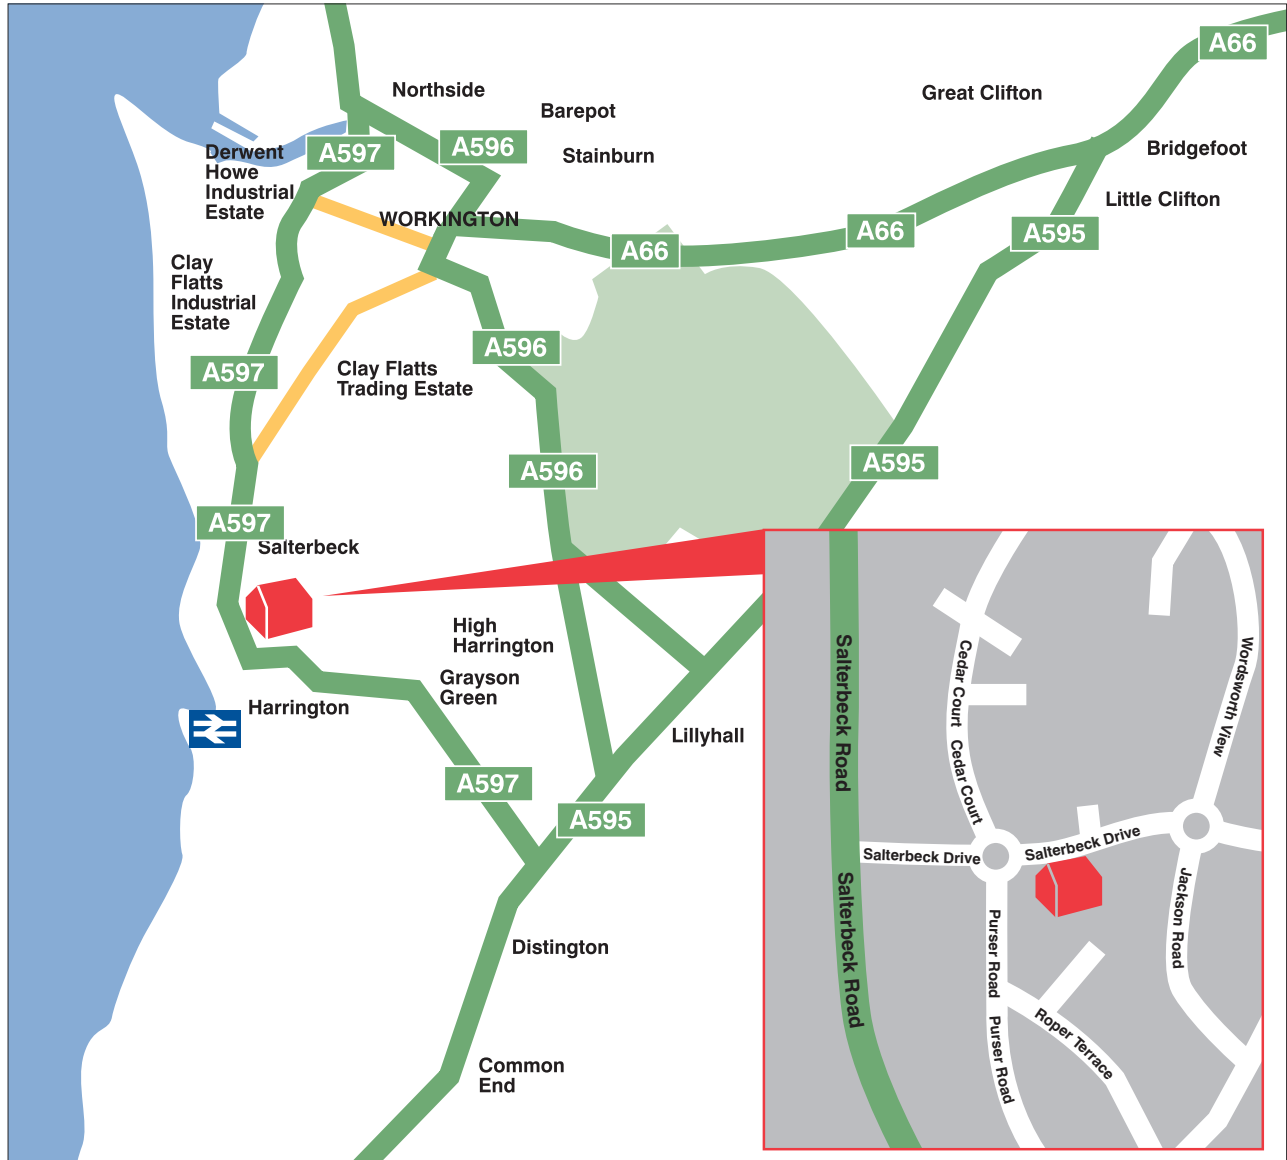

MAP AND DIRECTIONS

THE OVAL CENTRE

Salterbeck Drive
Workington
Cumbria
CA14 5HA

From North (Carlisle) A595

Follow the A595 for approximately 25 miles
At the roundabout take the third exit onto the A66
At the roundabout take the first exit onto the A595
At the roundabout take the second exit onto the A595
Turn right onto the A597, then turn right onto Salterbeck Drive, then at the roundabout take the second exit onto Salterbeck Drive.

From South (A595)

Follow the A595 signposted Harrington.
Turn left onto the A597 for approximately 2 miles
Turn right onto Salterbeck Drive, then at the roundabout take the second exit onto Salterbeck Drive.

Nearest Railway

Harrington
0.77 miles

Sat Nav

Postcode: CA14 5HA

Want to plan your route?

<http://www.multimap.com/maps/?qs=CA14+5HA&countryCode=GB>