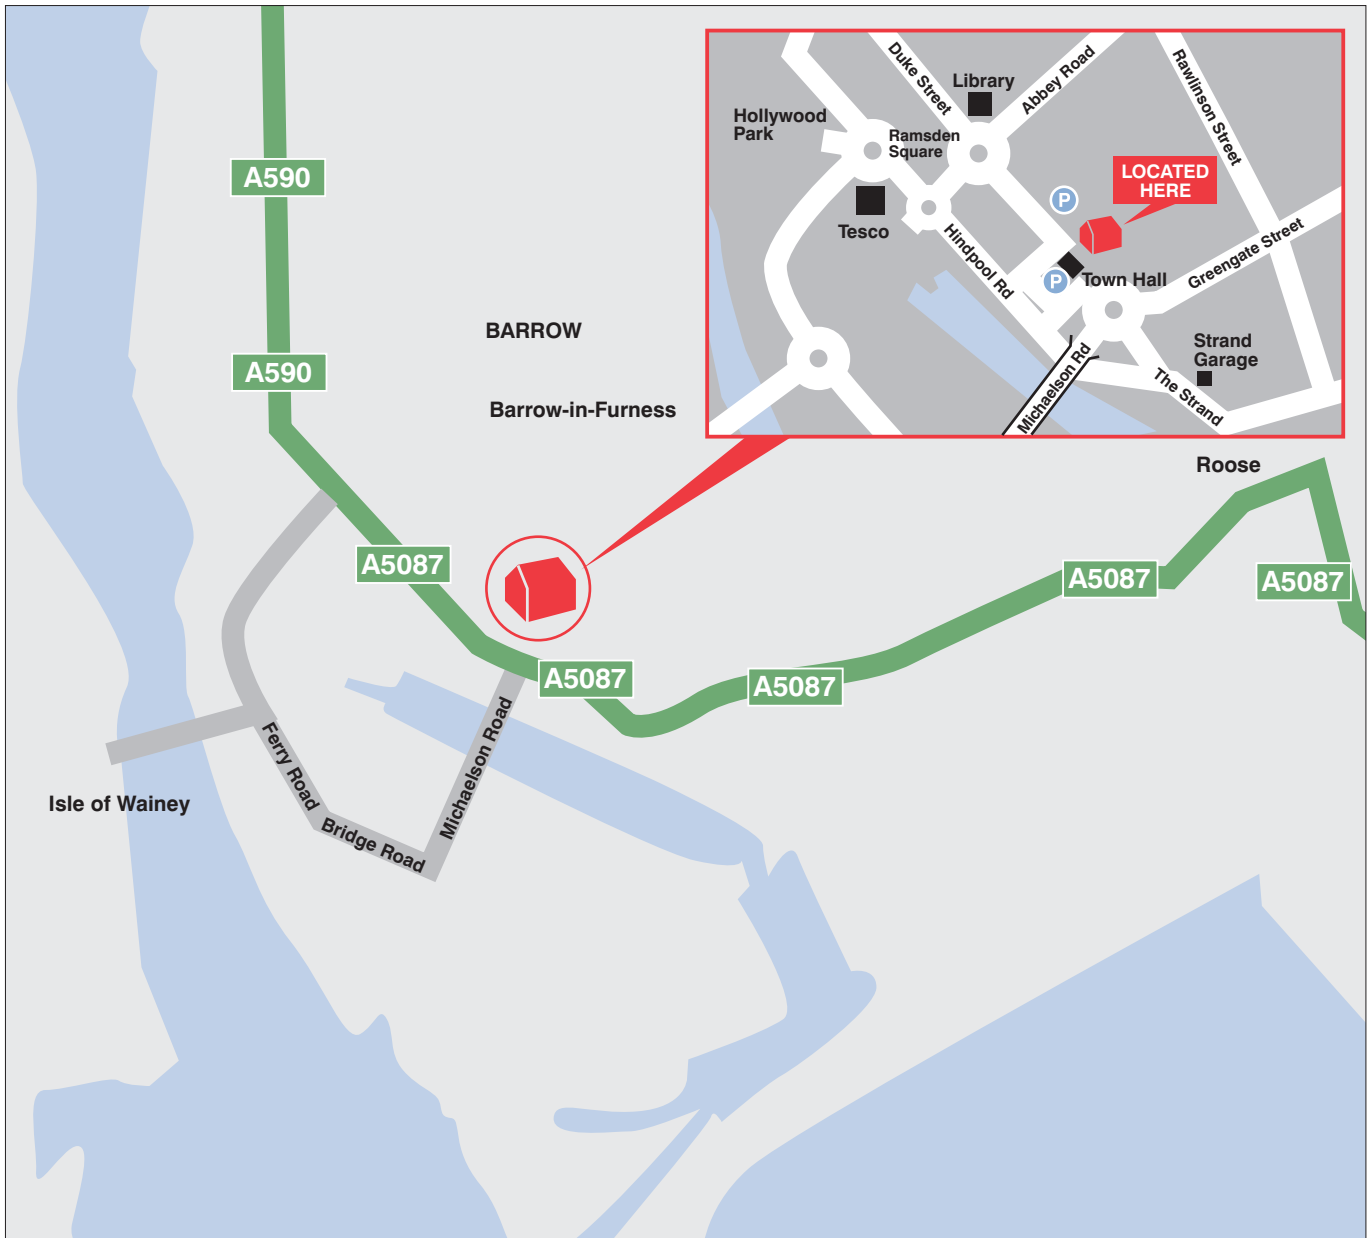

MAP AND DIRECTIONS

THE FORUM

Duke Street
Barrow in Furness
Cumbria
LA14 1HH

By Road

Follow the A590(T) into Barrow in Furness.
Turn left at the town centre signpost and continue down Duke Street.
The Forum is on the left hand side of the road opposite the Town Hall.

Nearest Railway

Barrow
0.74 miles

Sat Nav

Postcode: LA14 1HH

Want to plan your route?

<http://www.multimap.com/maps/?qs=LA141HH&countryCode=GB>