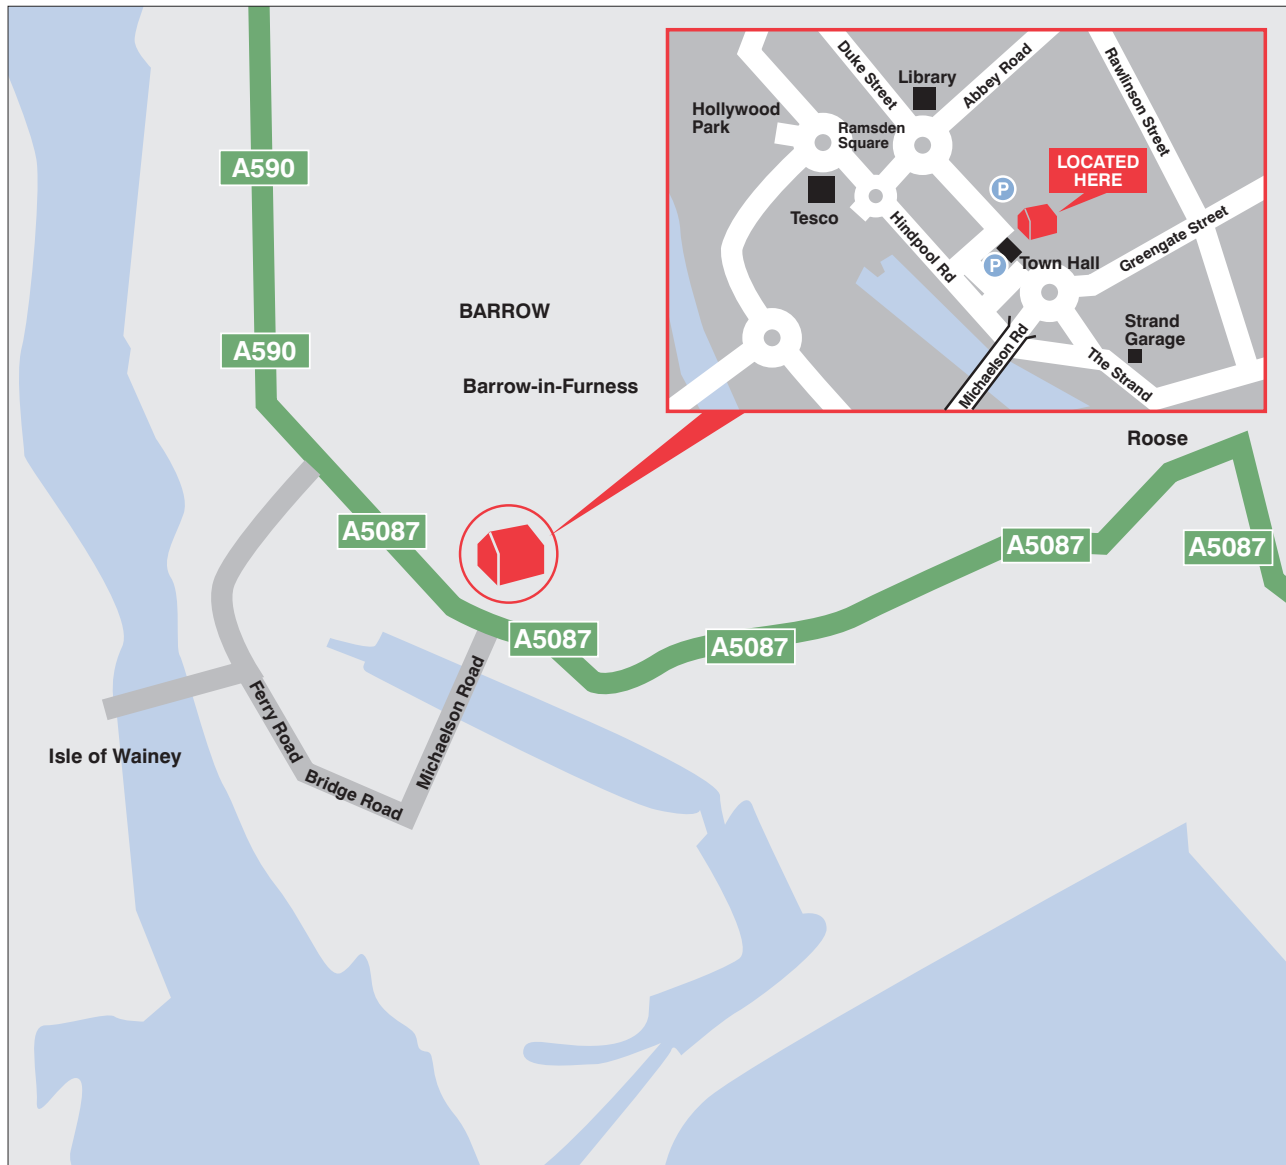

MAP AND DIRECTIONS

THE GREEN ROOM FORUM TWENTY EIGHT

Duke Street
Barrow in Furness
Cumbria
LA14 1HH

By Road

Follow the A590(T) into Barrow in Furness.
Turn left at the town centre signpost and continue down Duke Street.
Forum twenty eight is on the left hand side of the road opposite the Town Hall.

Nearest Railway

Barrow
0.74 miles

Sat Nav

Postcode: LA14 1HH

Want to plan your route?

<http://www.multimap.com/maps/?qs=LA141HH&countryCode=GB>