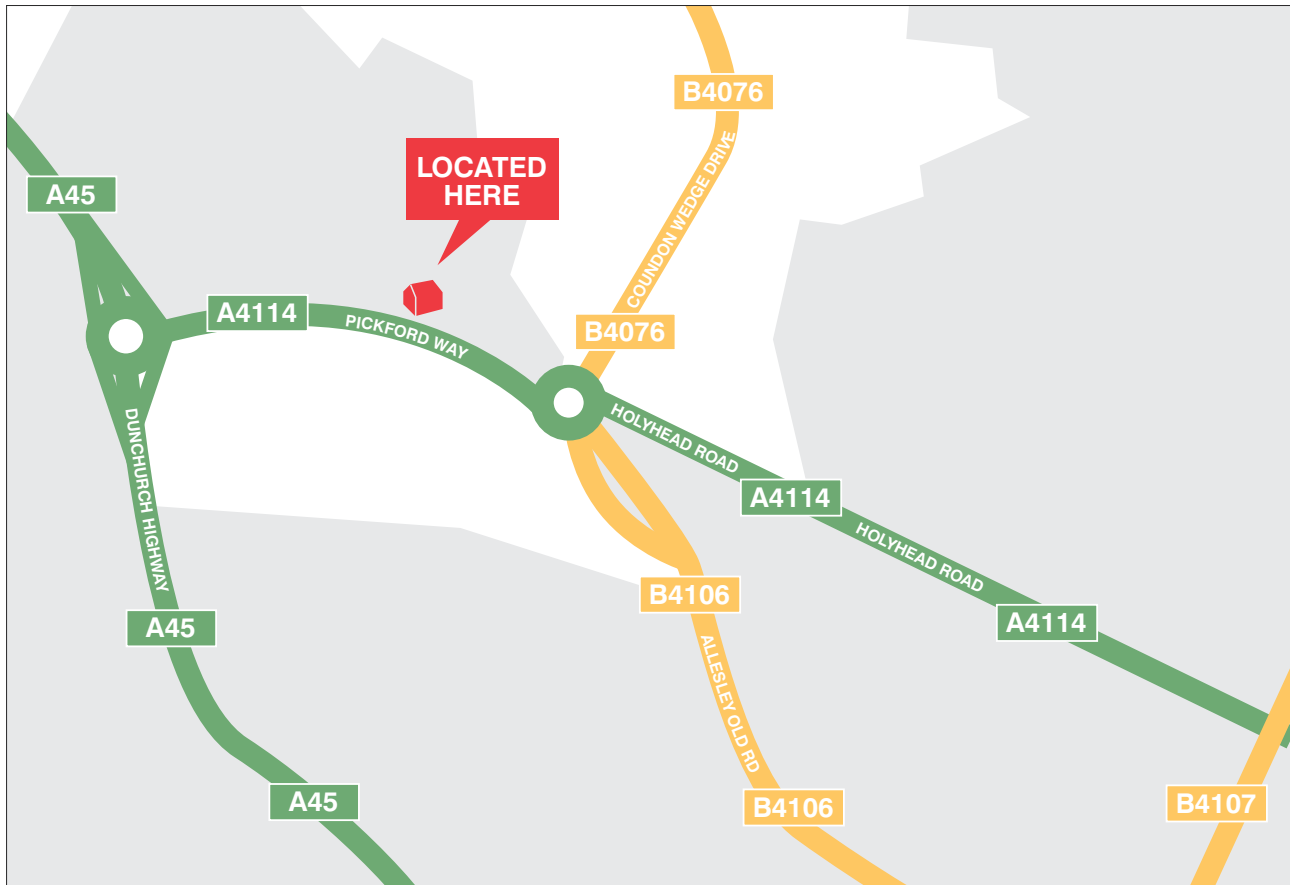

MAP AND DIRECTIONS

ALLESLEY HOTEL

Birmingham Road
Coventry **CV5 9GP**

Venue contact: 02476 403272

M42 NORTH & SOUTH BOUND DRIVERS, NEC AND BIRMINGHAM AIRPORT

Take Junction 6 onto A45 for Coventry. Follow Directions 1

M6 SOUTH BOUND DRIVERS

Take Junction 4 then A446 (Coventry A45) and then left onto A45 towards Coventry. Follow Directions 1

M6 NORTH BOUND

Leave at Junction 2. Follow A46 Coventry E&S. After 5 miles follow A45 Birmingham. Follow Directions 2

M1/M69 SOUTH BOUND DRIVERS

Leave at Junction 21 onto M69 towards Coventry, at the end of the motorway follow A46 Coventry E & S. After 5 miles follow A45 Birmingham. Follow Directions 2

M25/M40 NORTH BOUND DRIVERS

From M25 at Junction 16 follow M40 North to Junction 15. Follow signs to Coventry A46 and M69. Carry on approx 9 miles to slip road A45 Birmingham. Take left A45 towards Birmingham for approx 5 miles. Follow Direction 2.

M1 NORTH BOUND DRIVERS

Leave motorway at junction 17 onto M45. Follow M45 to end onto A45. Follow A45 towards Birmingham. Follow Directions 2.

FROM COVENTRY CITY CENTRE

Leave Ringroad at Junction 8 signposted A4114 Allesley Village / A45 Birmingham. Follow main road past MacDonalds to island. Take 3rd exit Allesley Village. The hotel is 150 yards on left

Nearest Railway

Canley
3.5 miles

Sat Nav

Postcode: CV5 9GP

Want to plan your route?

<http://www.multimap.com/maps/?qs=CV59GP&countryCode=GB>