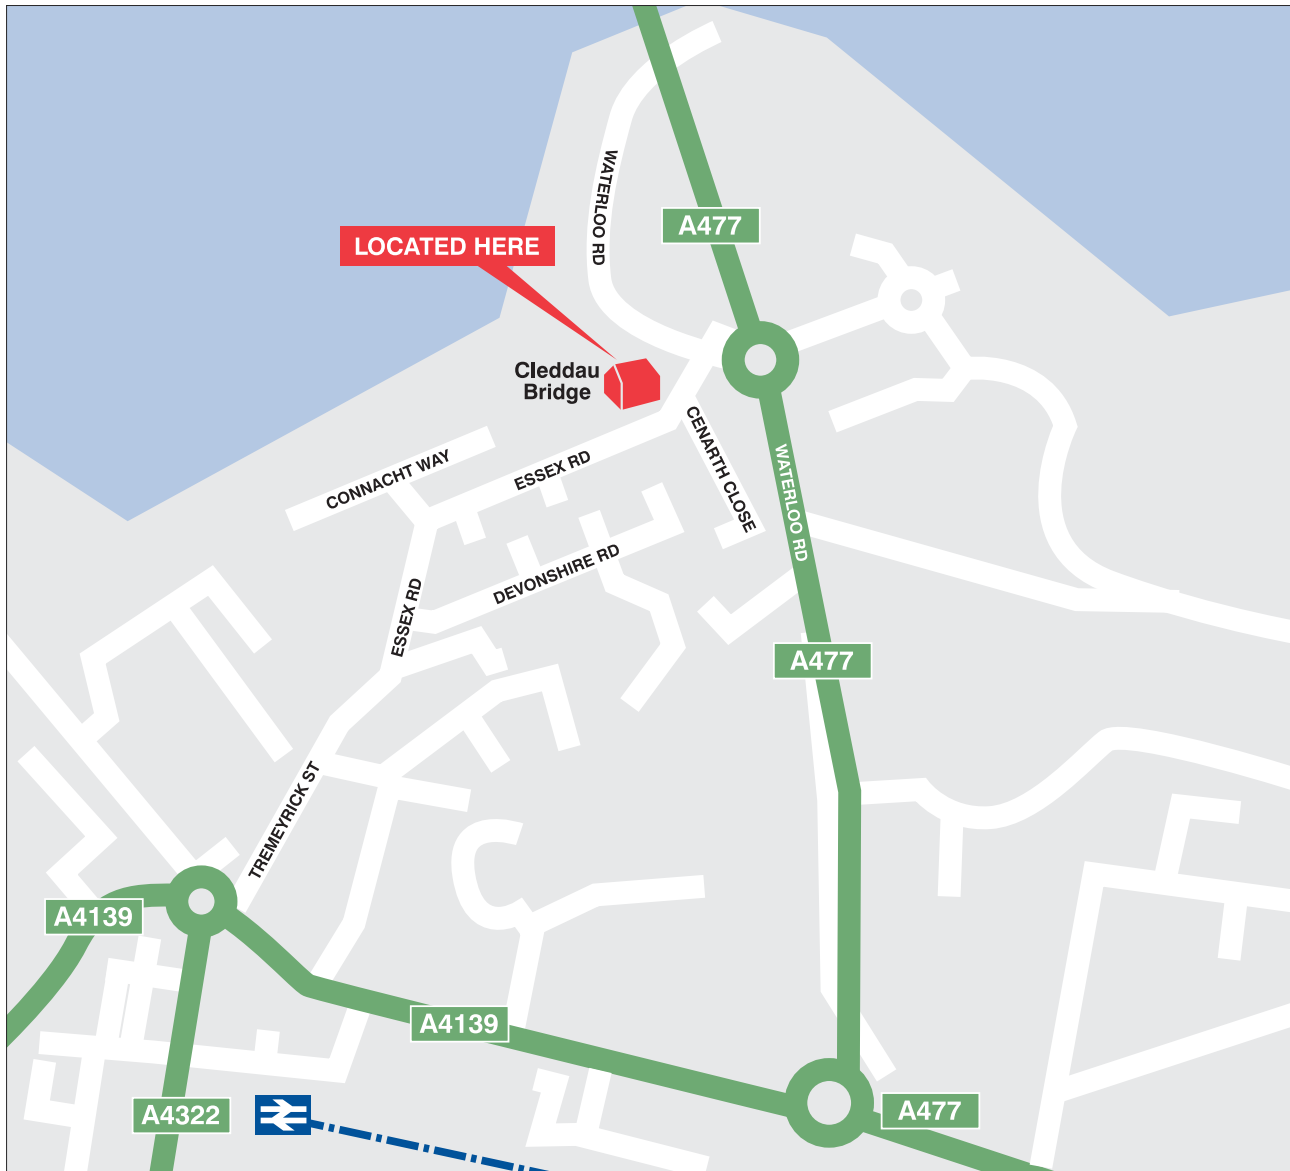

MAP AND DIRECTIONS

THE CLEDDAU BRIDGE HOTEL

Essex Road

Pembroke Dock **SA72 6EQ**

Venue contact: 01646 685961

Directions from Carmarthen

A40 towards Pembroke Dock.

On entering town of Pembroke Dock take second exit off the roundabout onto Waterloo Road (A477).

Travel up the hill towards the Cleddau Bridge.

At the roundabout before the bridge take the first left into Essex Road where the venue is located.

Nearest Railway

Pembroke Dock

0.7 miles

Sat Nav

Postcode: SA72 6EQ

Directions from Haverfordwest and Milford Haven Direction

Travel over the Cleddau Bridge from the direction of Haverfordwest and Milford Haven.

At the first roundabout take the last exit which brings you into Essex road and the venue.

Want to plan your route?

<http://www.multimap.com/maps/?qs=SA72+6EQ&countryCode=GB>