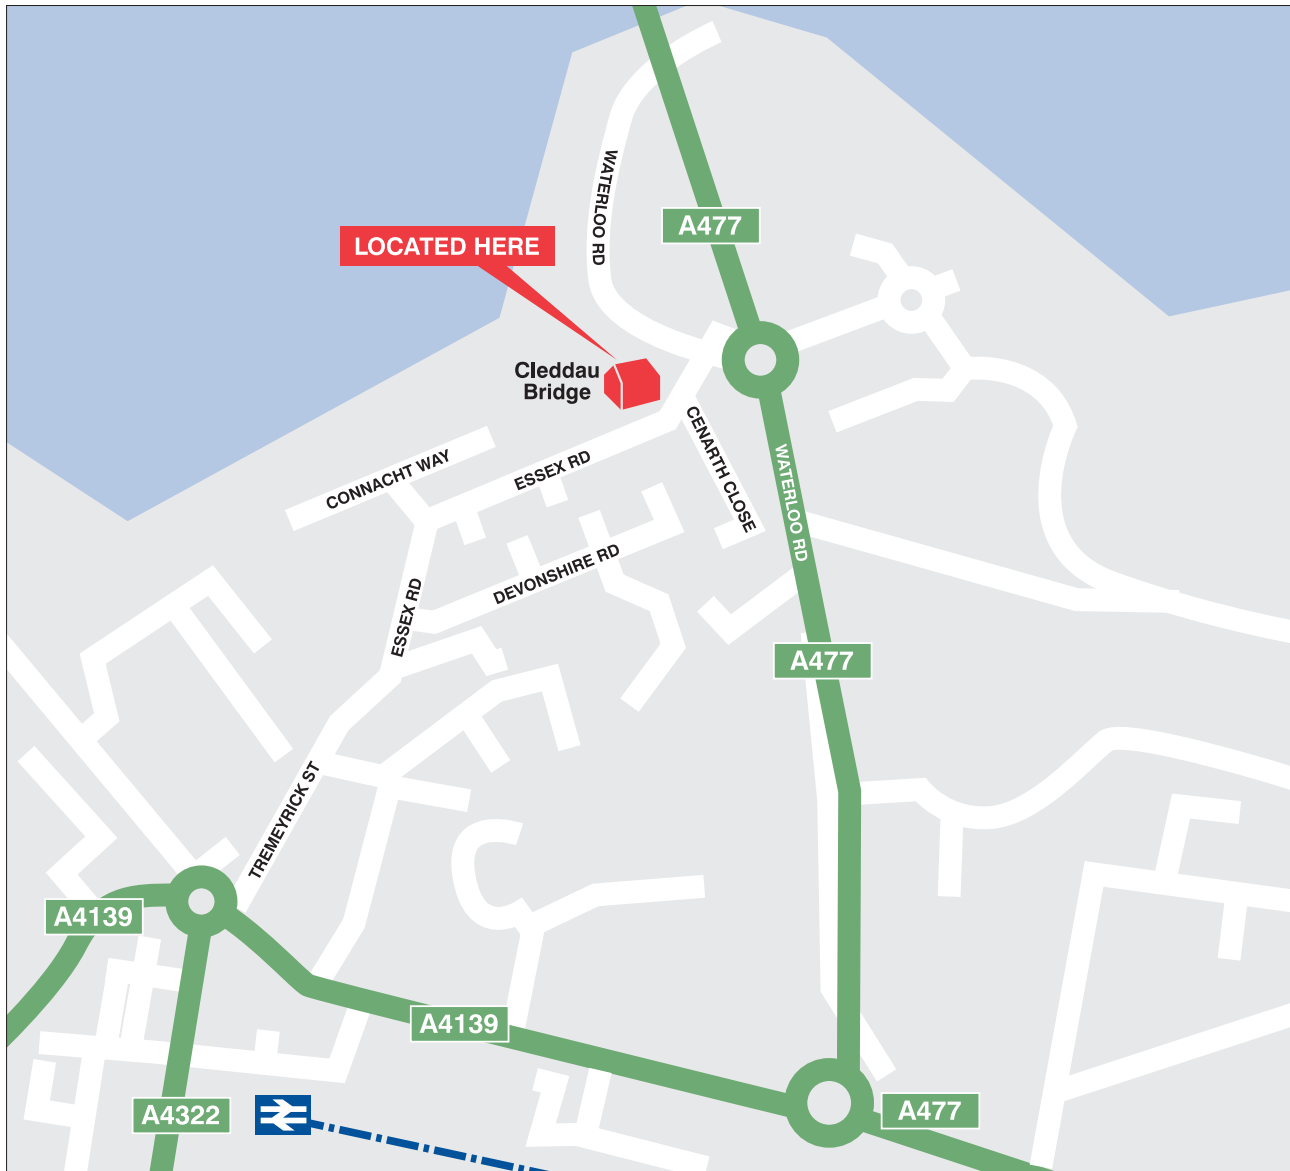

# MAP AND DIRECTIONS

### Directions from Carmarthen

A40 towards Pembroke Dock.

On entering town of Pembroke Dock take second exit off the roundabout onto Waterloo Road (A477).

Travel up the hill towards the Cleddau Bridge.

At the roundabout before the bridge take the first left into Essex Road where the venue is located.

Nearest Railway

Pembroke Dock

0.7 miles

Sat Nav

Postcode: SA72 6EG

### Directions from Haverfordwest and Milford Haven Direction

Travel over the Cleddau Bridge from the direction of Haverfordwest and Milford Haven.

At the first roundabout take the last exit which brings you into Essex road and the venue.