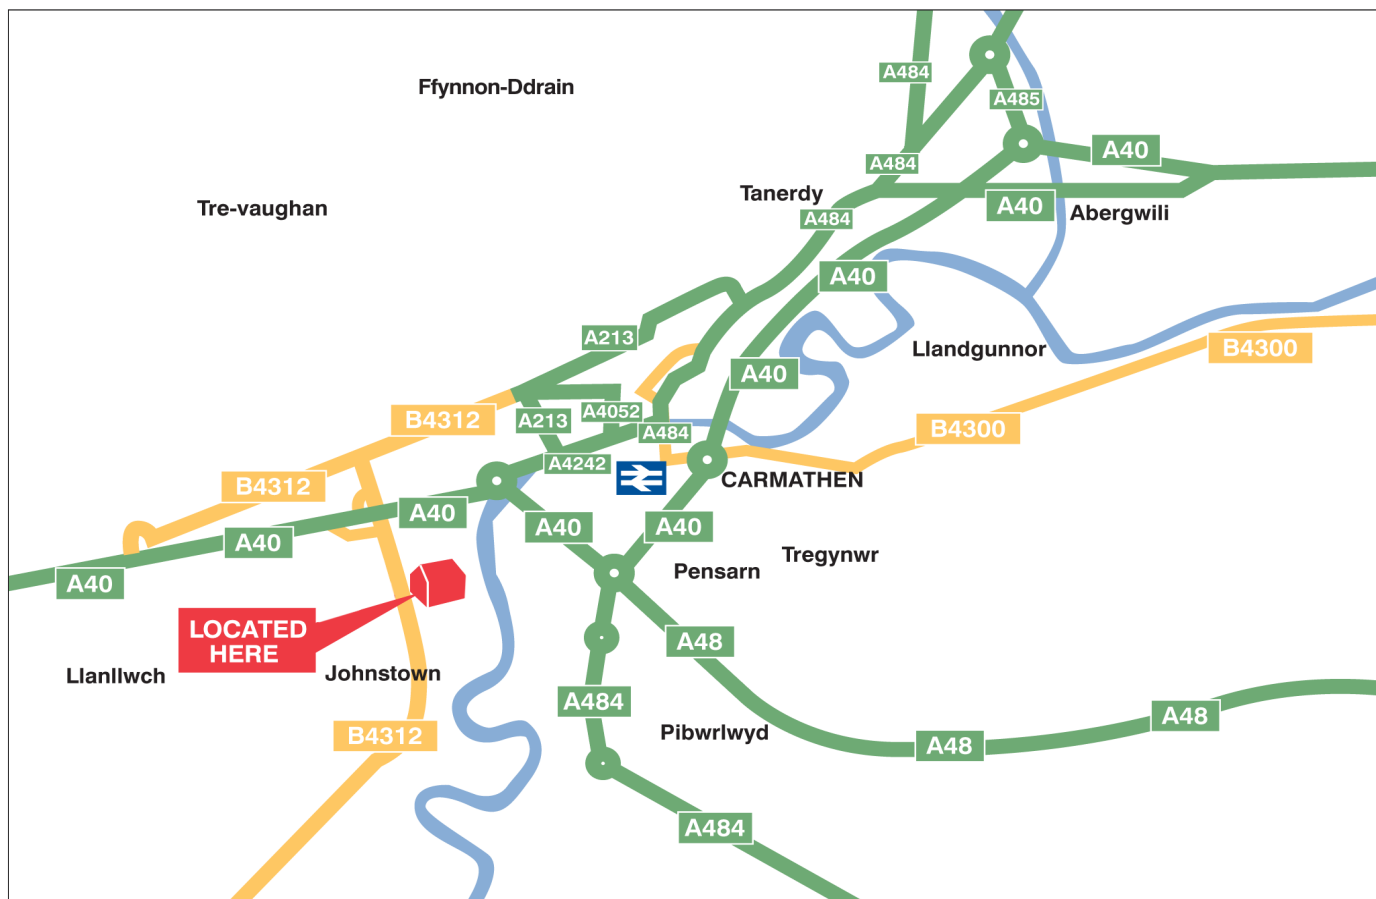

# MAP AND DIRECTIONS

### Directions from East

- Follow M4 / A48 to Carmarthen Town.
- At Pensarn Roundabout take 2nd exit for Lesneven Bridge.
- At B+Q Roundabout take first exit onto the A40.
- Take 1st exit for Johnstown.
- At traffic lights turn right.
- Travel for approximately 1 mile and Carmarthen Leisure Centre is on your left.

### Nearest Railway

Carmarthen  
1.5 miles

### Directions from North:

- Drive to the end of the Carmarthen By-Pass to Pensarn Roundabout.
- Take 3rd exit over Lesneven Bridge.
- At B+Q Roundabout take first exit onto the A40.
- Take 1st exit for Johnstown.
- At traffic lights turn right.
- Travel for approximately 1 mile and Carmarthen Leisure Centre is on your left.