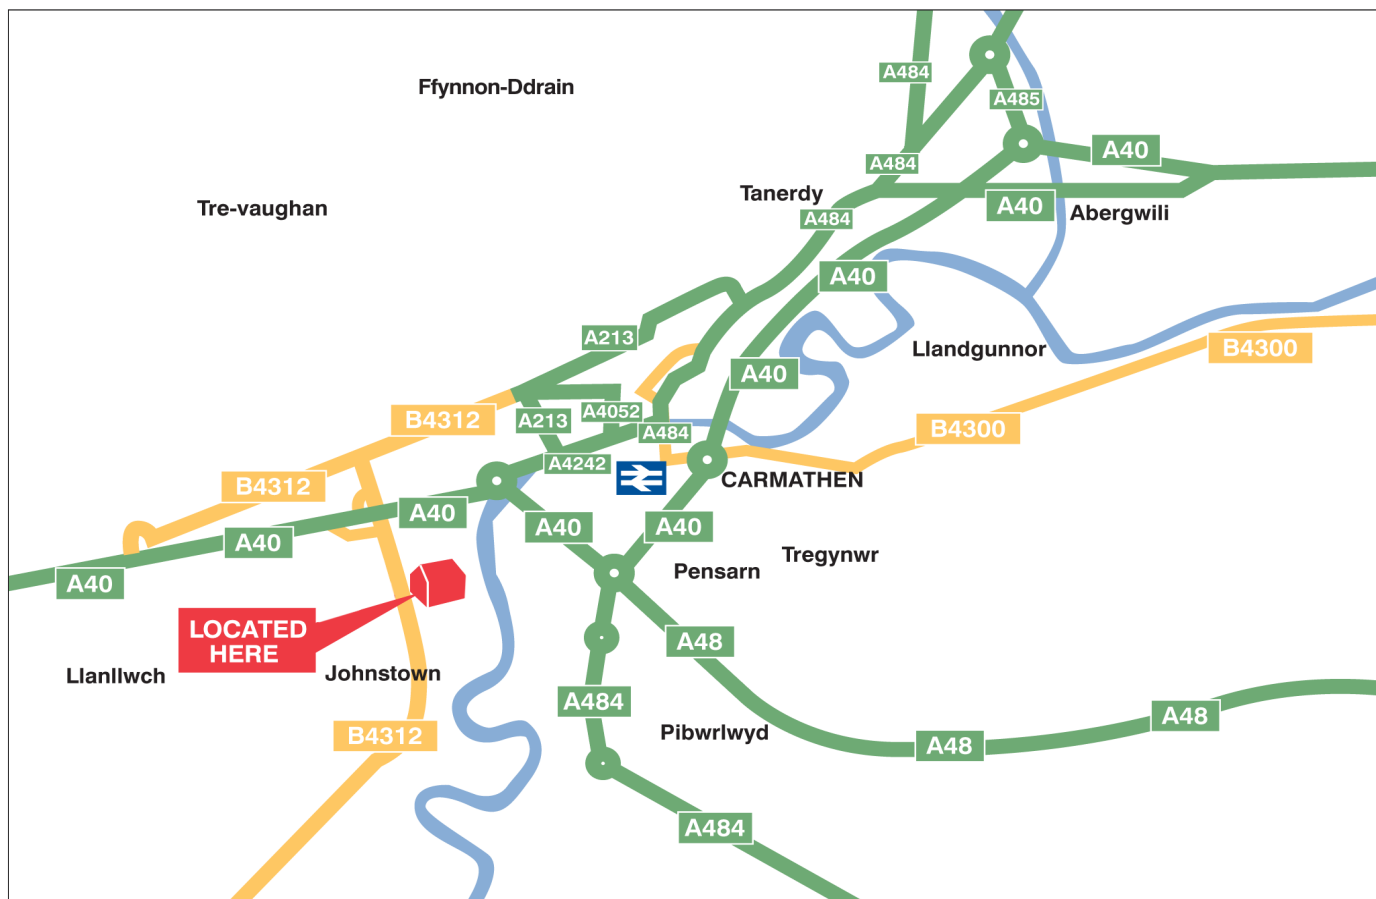

MAP AND DIRECTIONS

CARMARTHEN LEISURE CENTRE

Llansteffan Road, Johnstown

Carmarthen

Carmarthenshire **SA31 3NQ**

Venue Contact: 01267 224706

Directions from East

- Follow M4 / A48 to Carmarthen Town.
- At Pensarn Roundabout take 2nd exit for Lesneven Bridge.
- At B+Q Roundabout take first exit onto the A40.
- Take 1st exit for Johnstown.
- At traffic lights turn right.
- Travel for approximately 1 mile and Carmarthen Leisure Centre is on your left.

Nearest Railway

Carmarthen

1.5 miles

Sat Nav

Postcode: SA31 3NQ

Directions from North:

- Drive to the end of the Carmarthen By-Pass to Pensarn Roundabout.
- Take 3rd exit over Lesneven Bridge.
- At B+Q Roundabout take first exit onto the A40.
- Take 1st exit for Johnstown.
- At traffic lights turn right.
- Travel for approximately 1 mile and Carmarthen Leisure Centre is on your left.

Want to plan your route?

www.sirgaerfyrddin.gov.uk

Click on 'View Location Map' on right of screen.