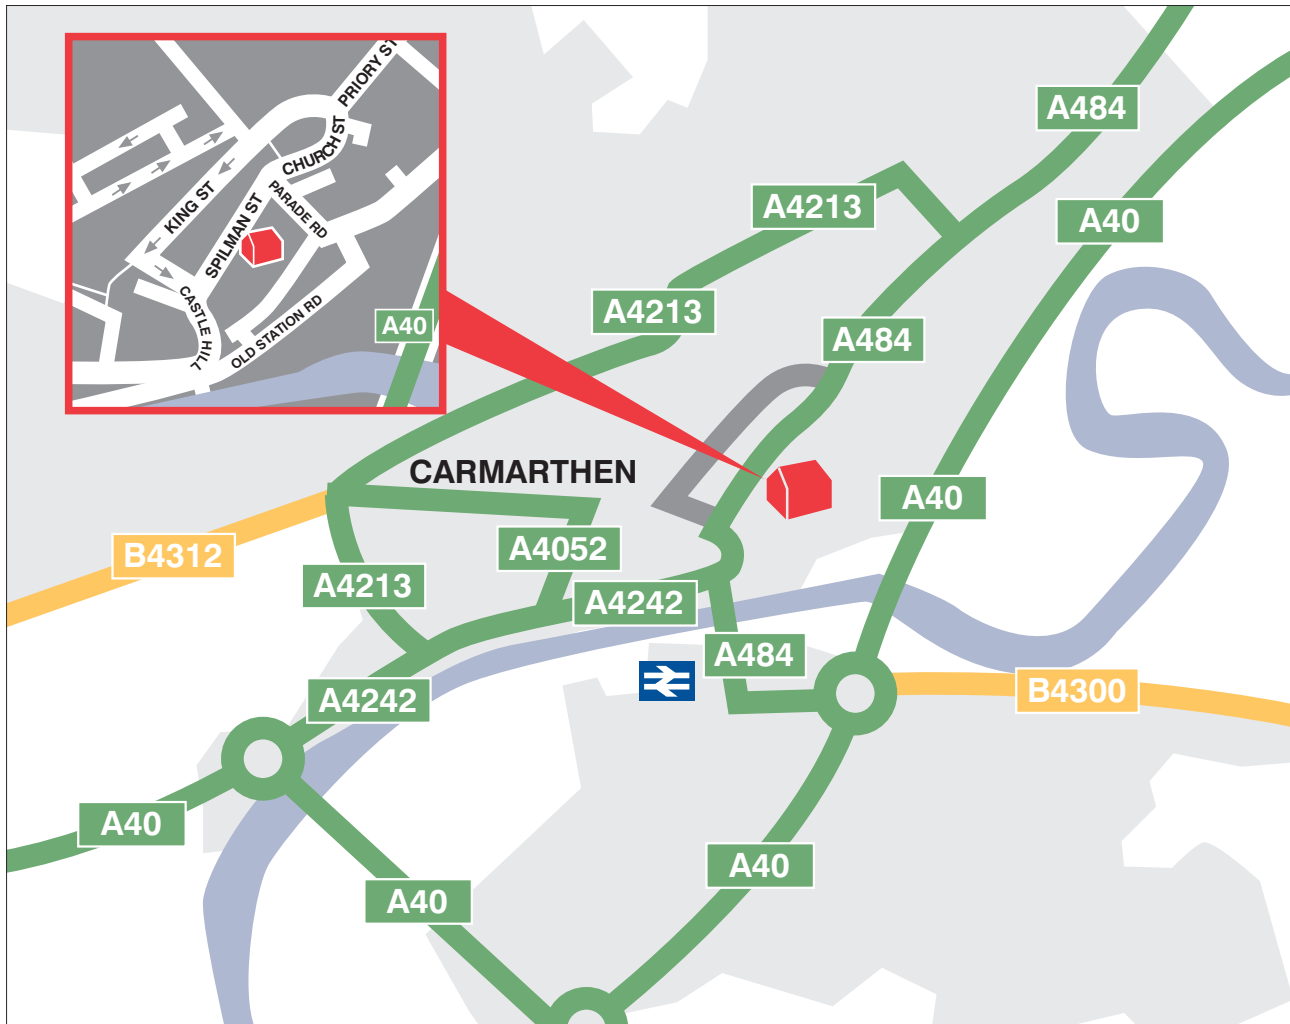

MAP AND DIRECTIONS

THE IVY BUSH ROYAL HOTEL

Spilman Street, Carmarthen
Carmarthenshire SA31 1LG

Venue contact: 01267 235111

Directions

From the M4 travelling West

Continue from M4 (Junction 49) along A48 dual carriageway to roundabout on outskirts of Carmarthen. Go straight on to the next roundabout, then right. Straight on at next 2 roundabouts following brown signs for 'Spilman Street Hotels.' Keep to left lane through traffic lights and the hotel is on the right.

From A40/A484/A485 travelling West

Follow signs for Carmarthen along dual carriageway by-pass, then towards town centre. Keep to the middle lane over bridge through traffic lights and the hotel is up the hill on the right.

Nearest Railway
Carmarthen
0.28 miles

Sat Nav
Postcode: SA31 1LG

There are limited car park spaces at the venue car park. This is based on a first come, first served basis so please arrive early to avoid disappointment. If no spaces are available there are pay and display car parks in close vicinity.

Want to plan your route?

<http://www.ivybushroyal.co.uk/index.php/location>